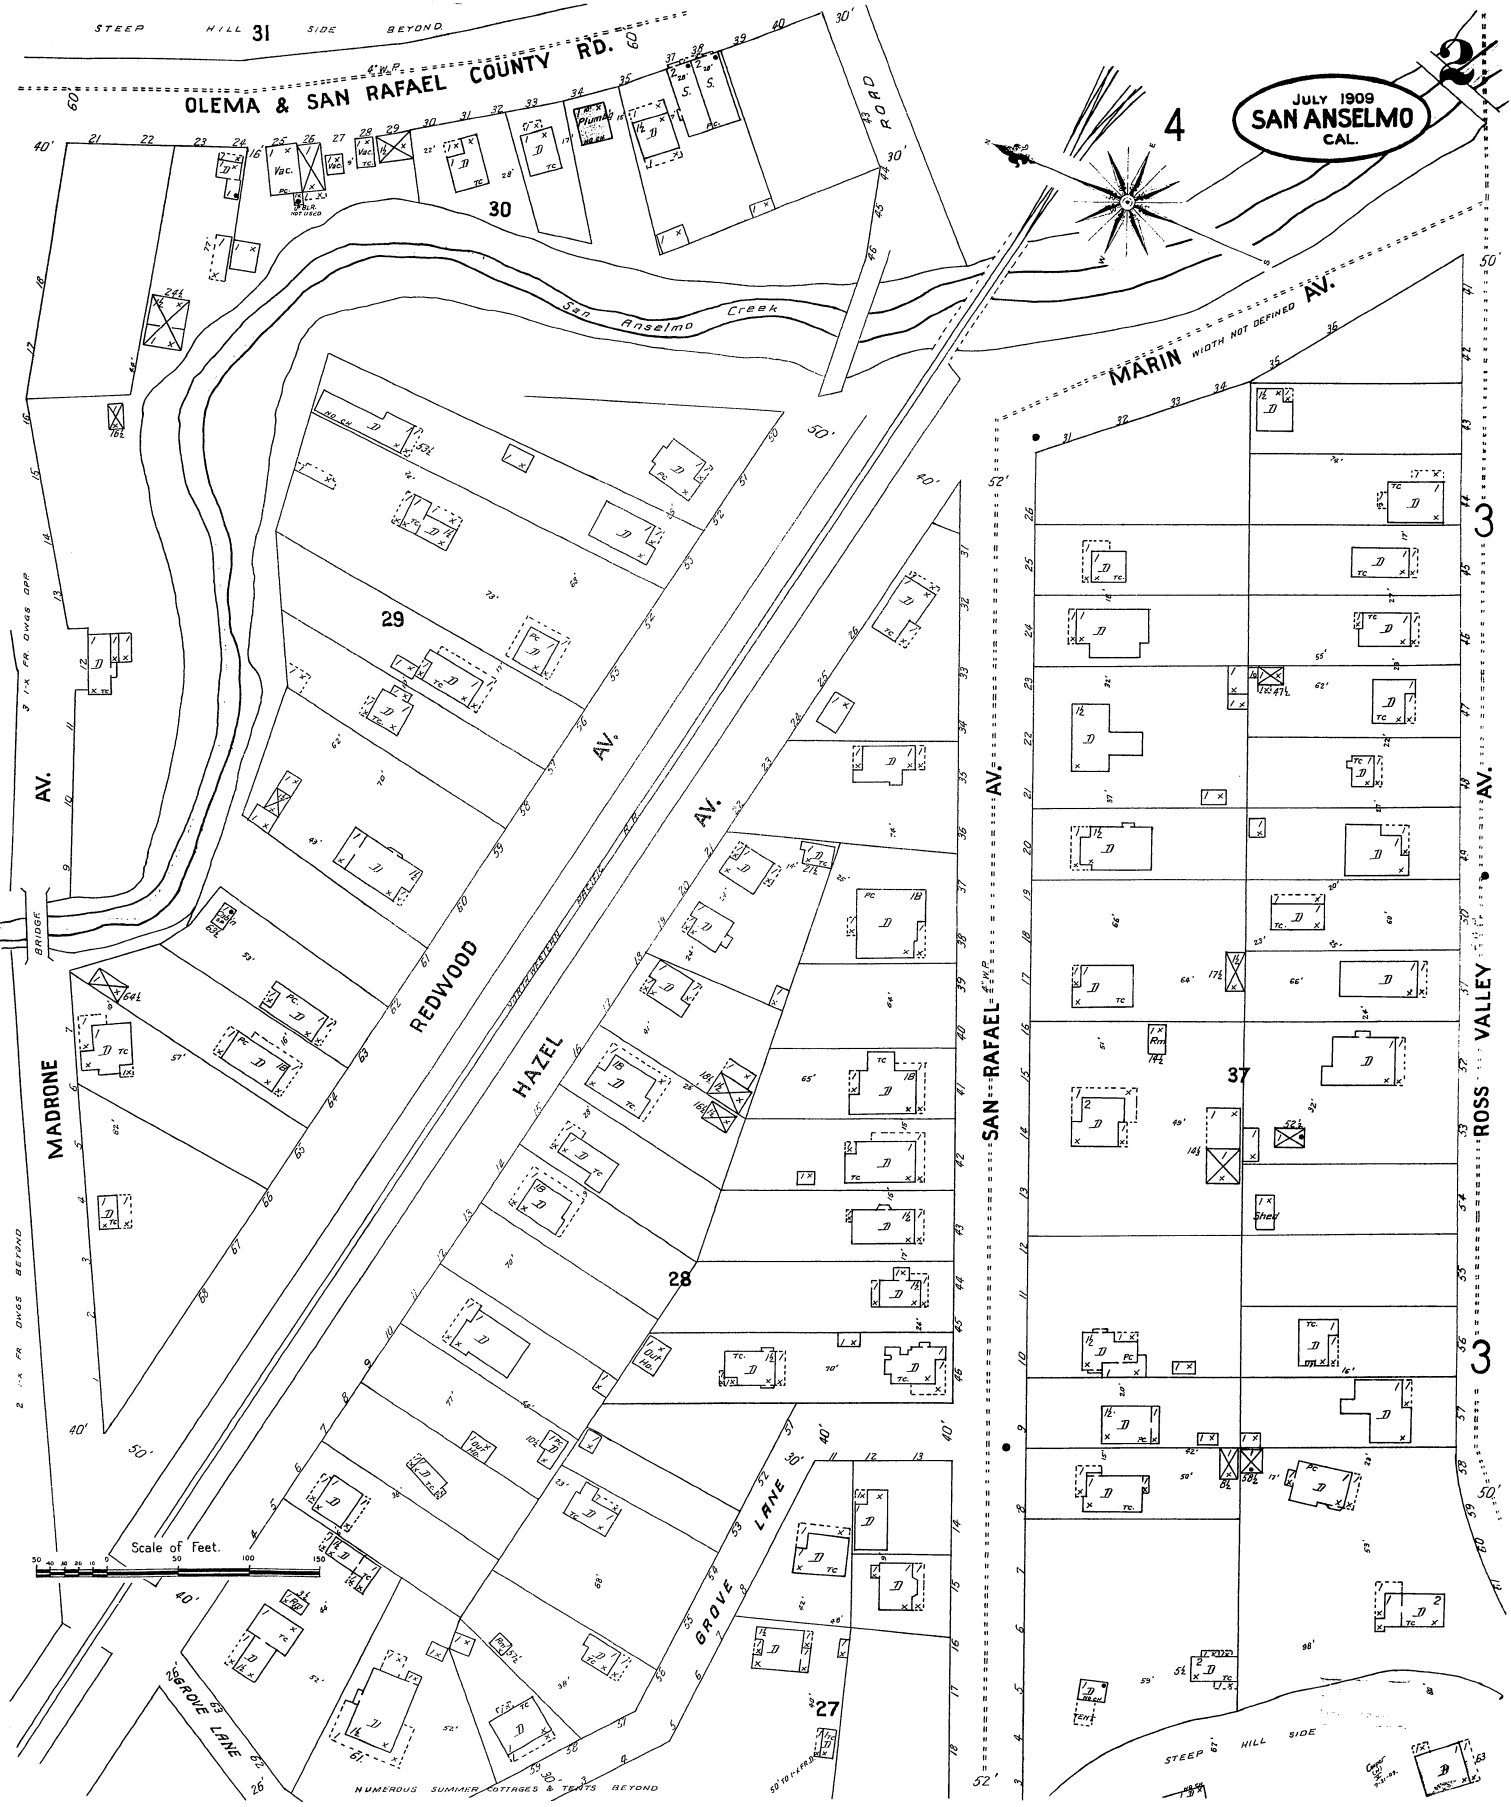

STEEP HILL 31 SIDE BEYOND

OLEMA & SAN RAFAEL COUNTY RD.

JULY 1909
SAN ANSELMO
CAL.

Scale of Feet.

NUMEROUS SUMMER COTTAGES & TENTS BEYOND

STEEP HILL SIDE