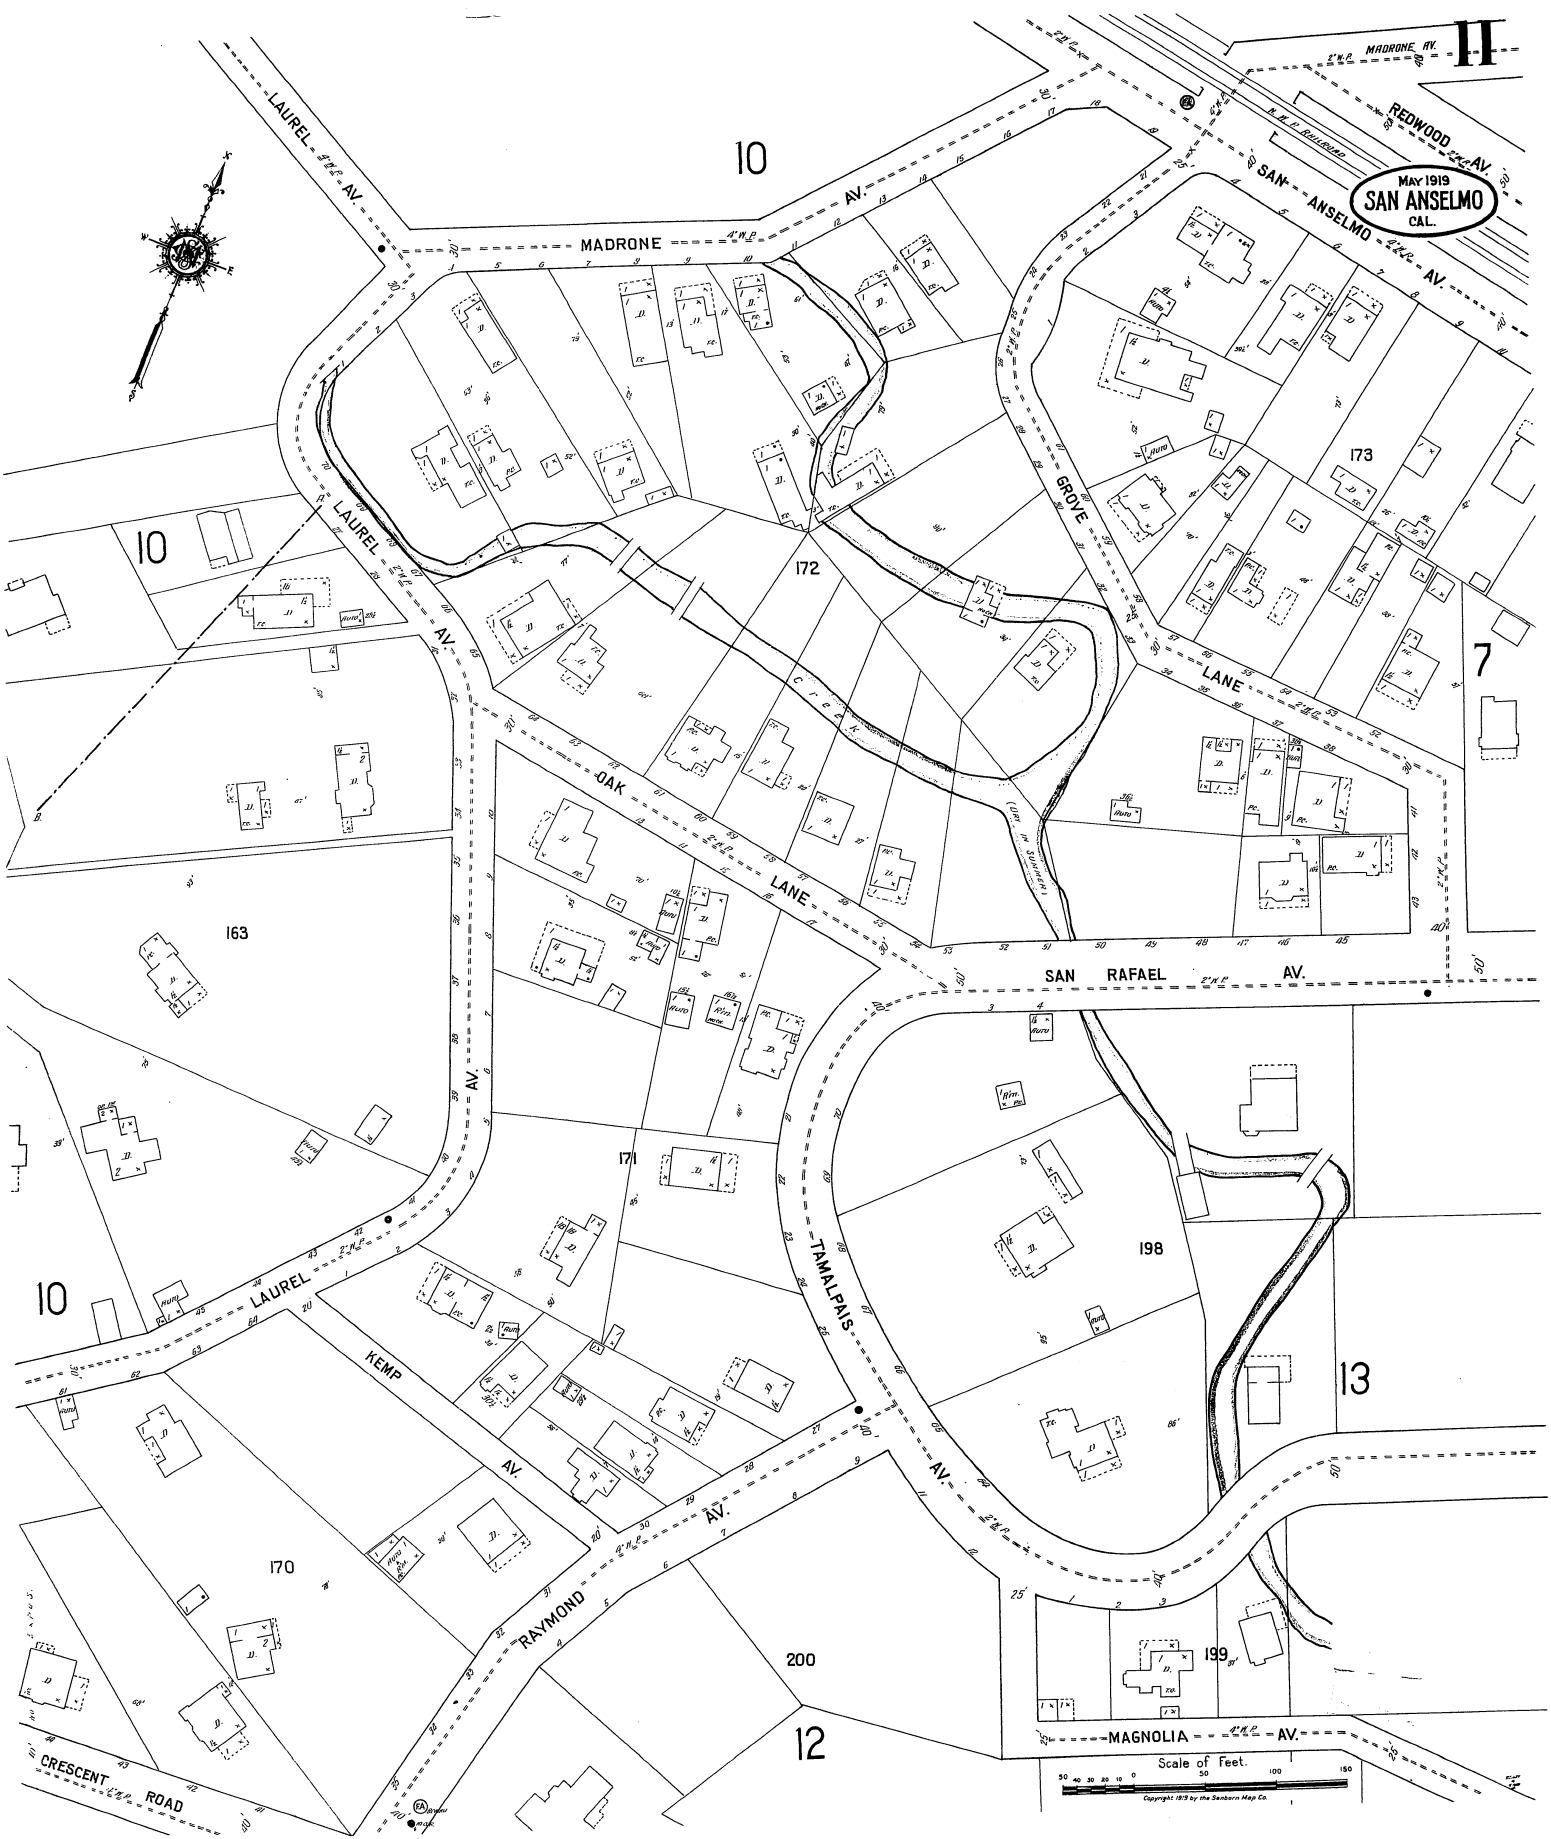

MAY 1919
SAN ANSELMO
CAL.

Scale of Feet.
0 50 100 150
Copyright 1919 by the Sanborn Map Co.