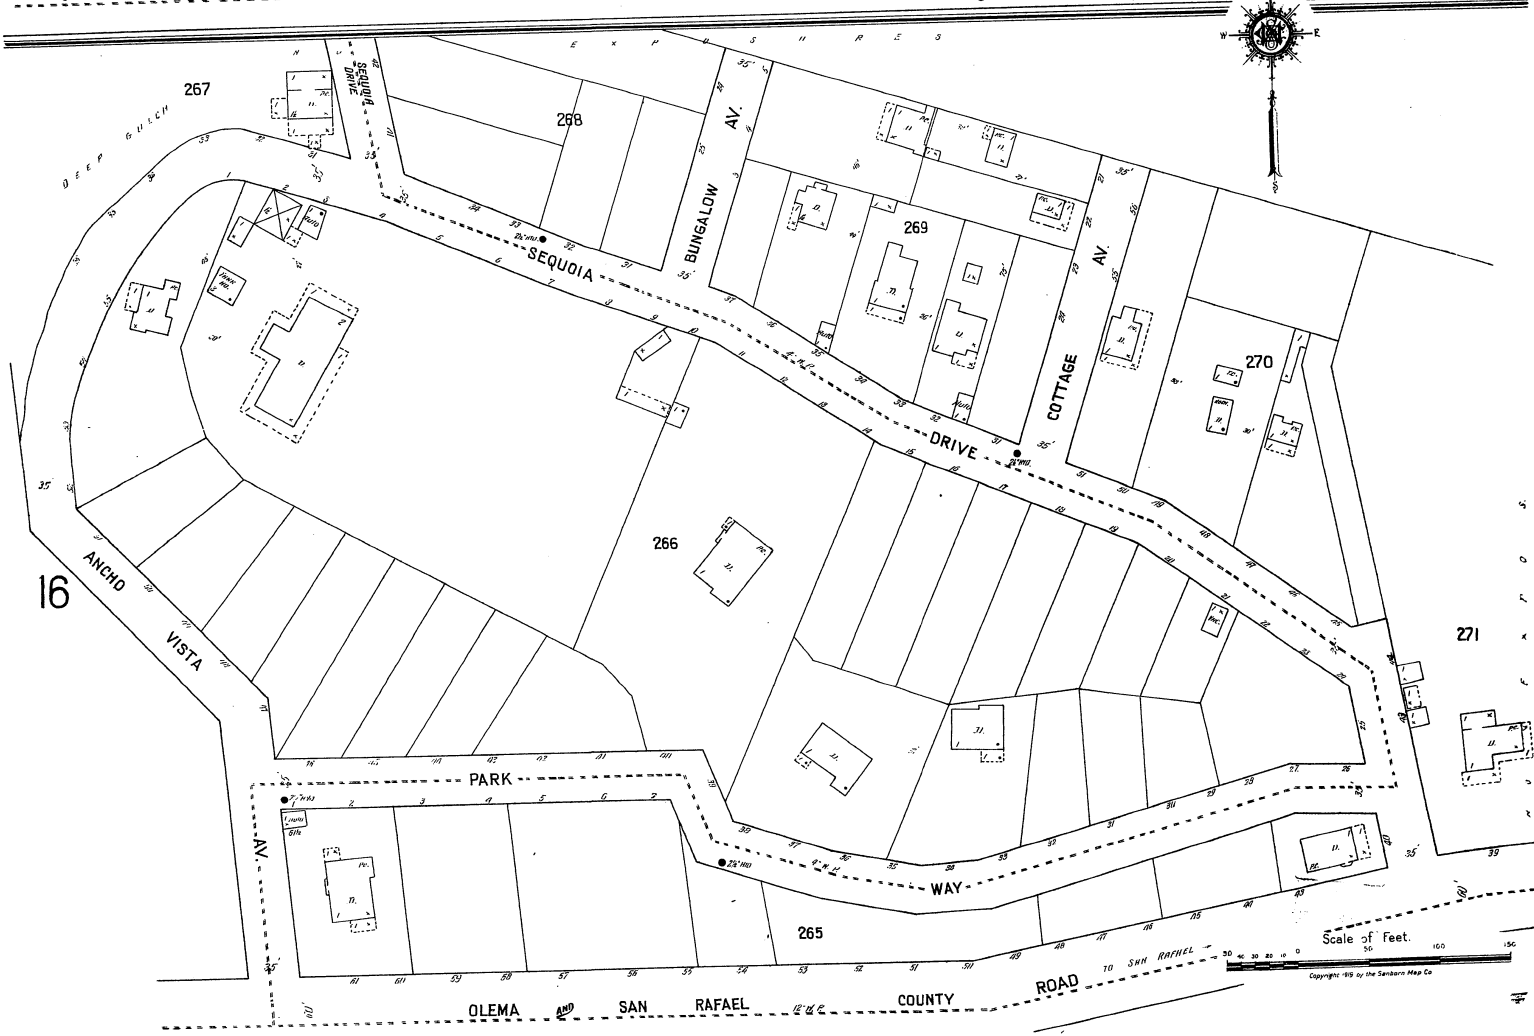

MAY 1919  
SAN ANSELMO  
CAL.

Scale of Feet. 0 20 40 60 80 100 120 140 160  
Copyright '19 by the Standard Map Co