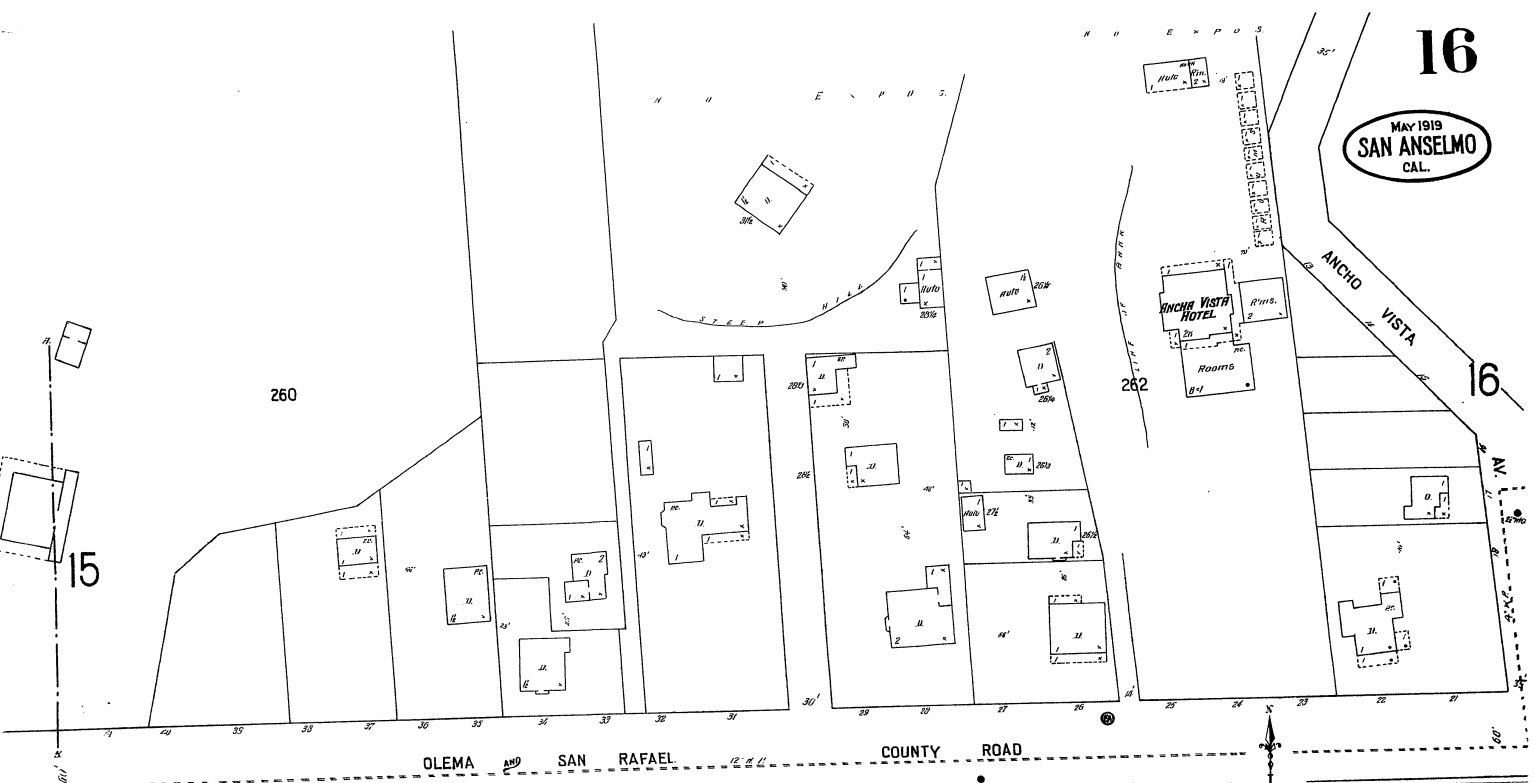

MAY 1919  
SAN ANSELMO  
CAL.

Scale of Feet. 0 20 40 60 80 100 120 140 160  
Copyright '19 by the Standard Map Co