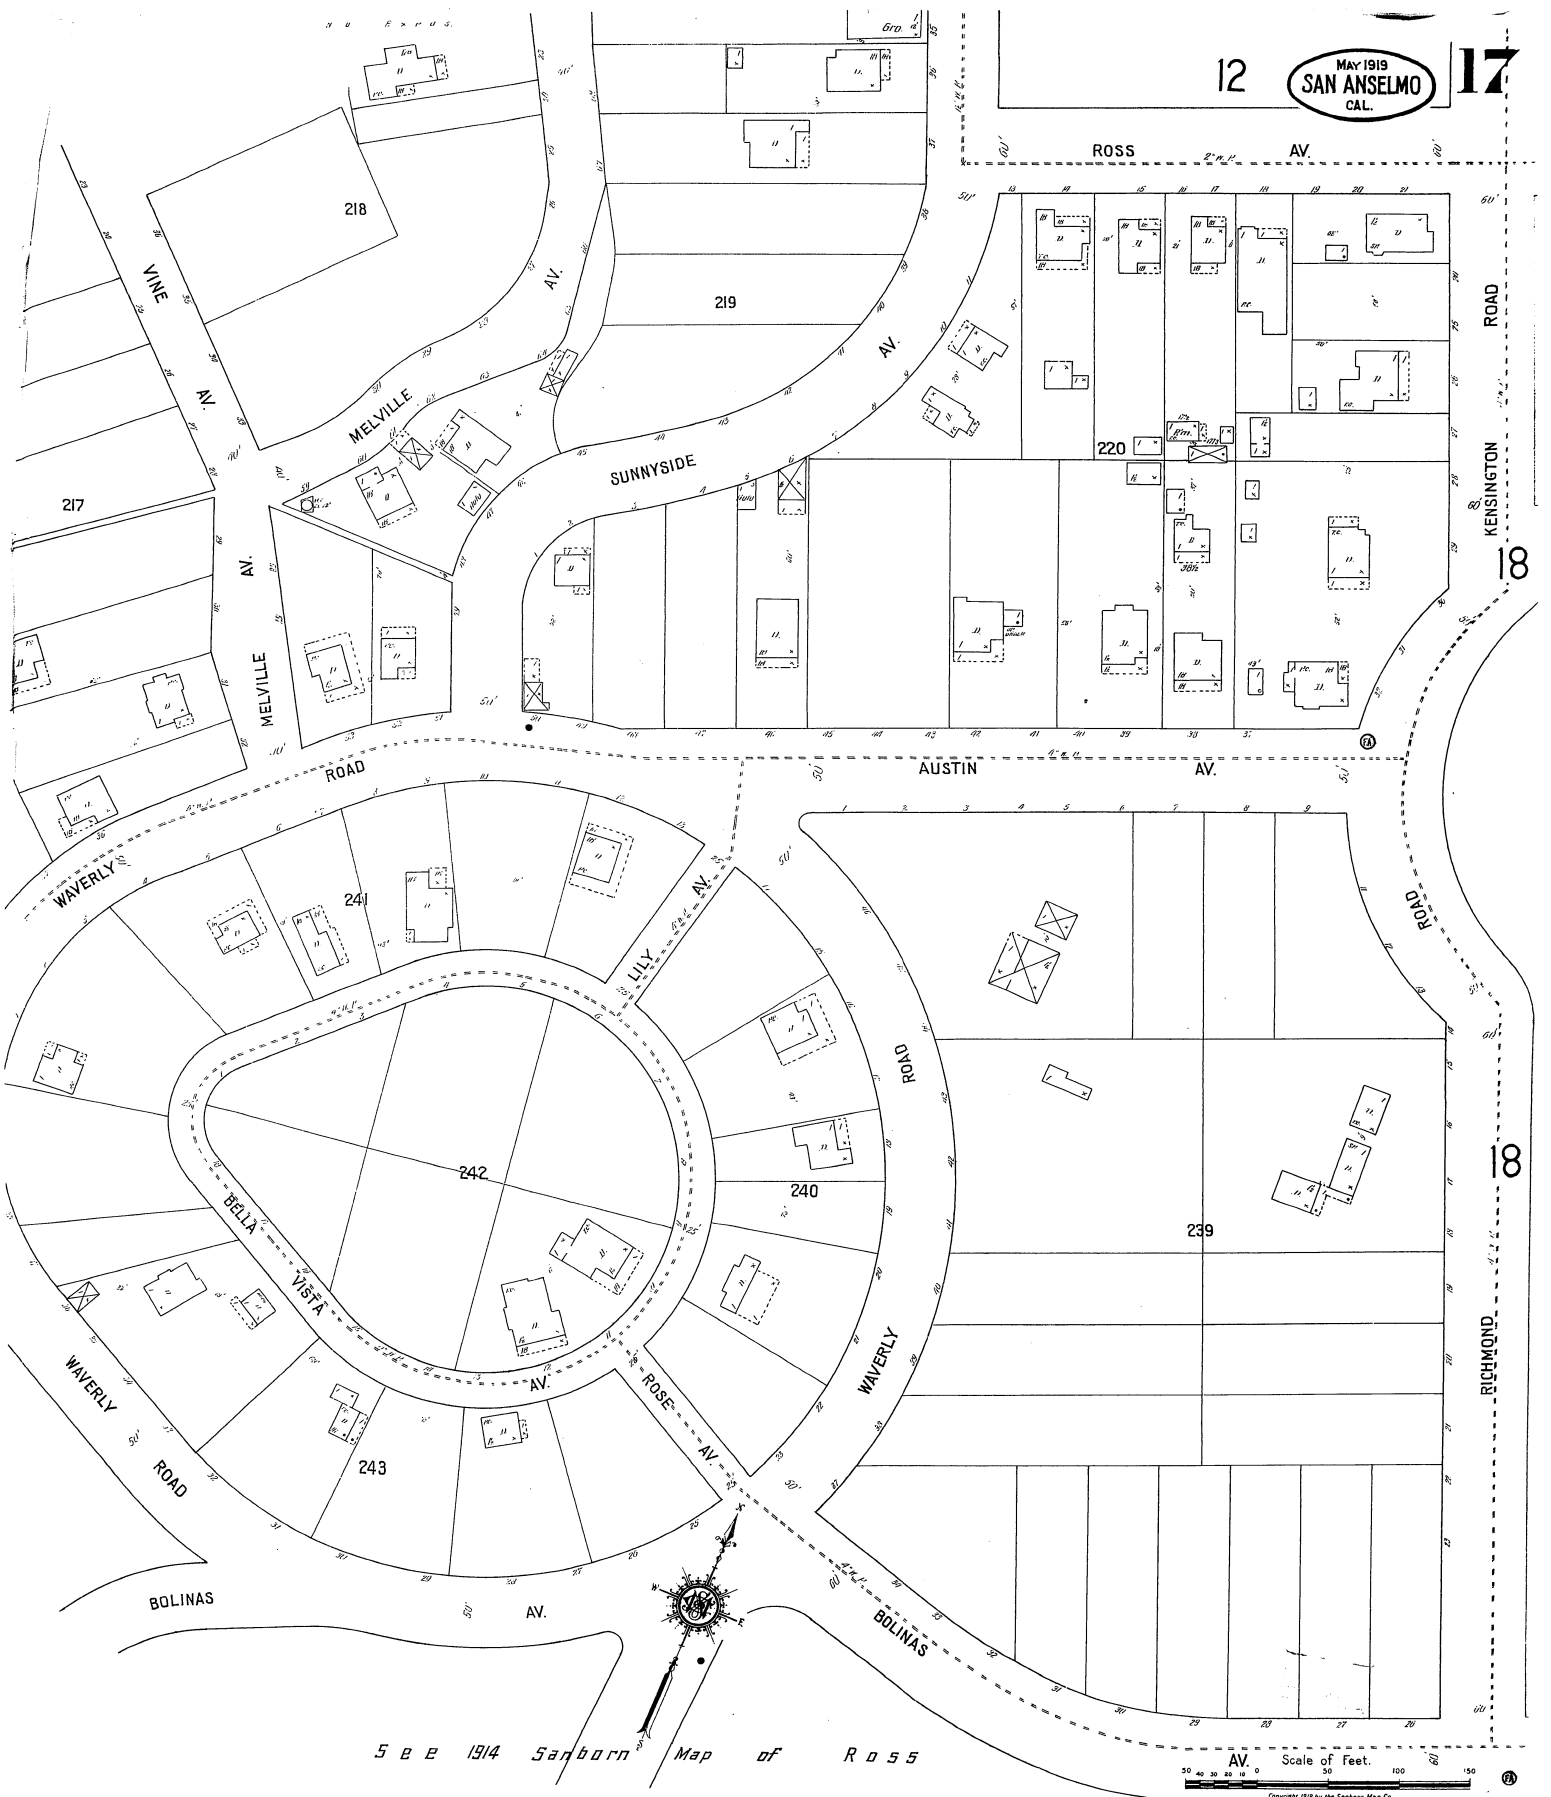

12

MAY 1919  
SAN ANSELMO  
CAL.

17

SEE 1914 Sanborn Map of ROSS

Scale of Feet. 50 100 150  
Copyright 1919 by the Sanborn Map Co.