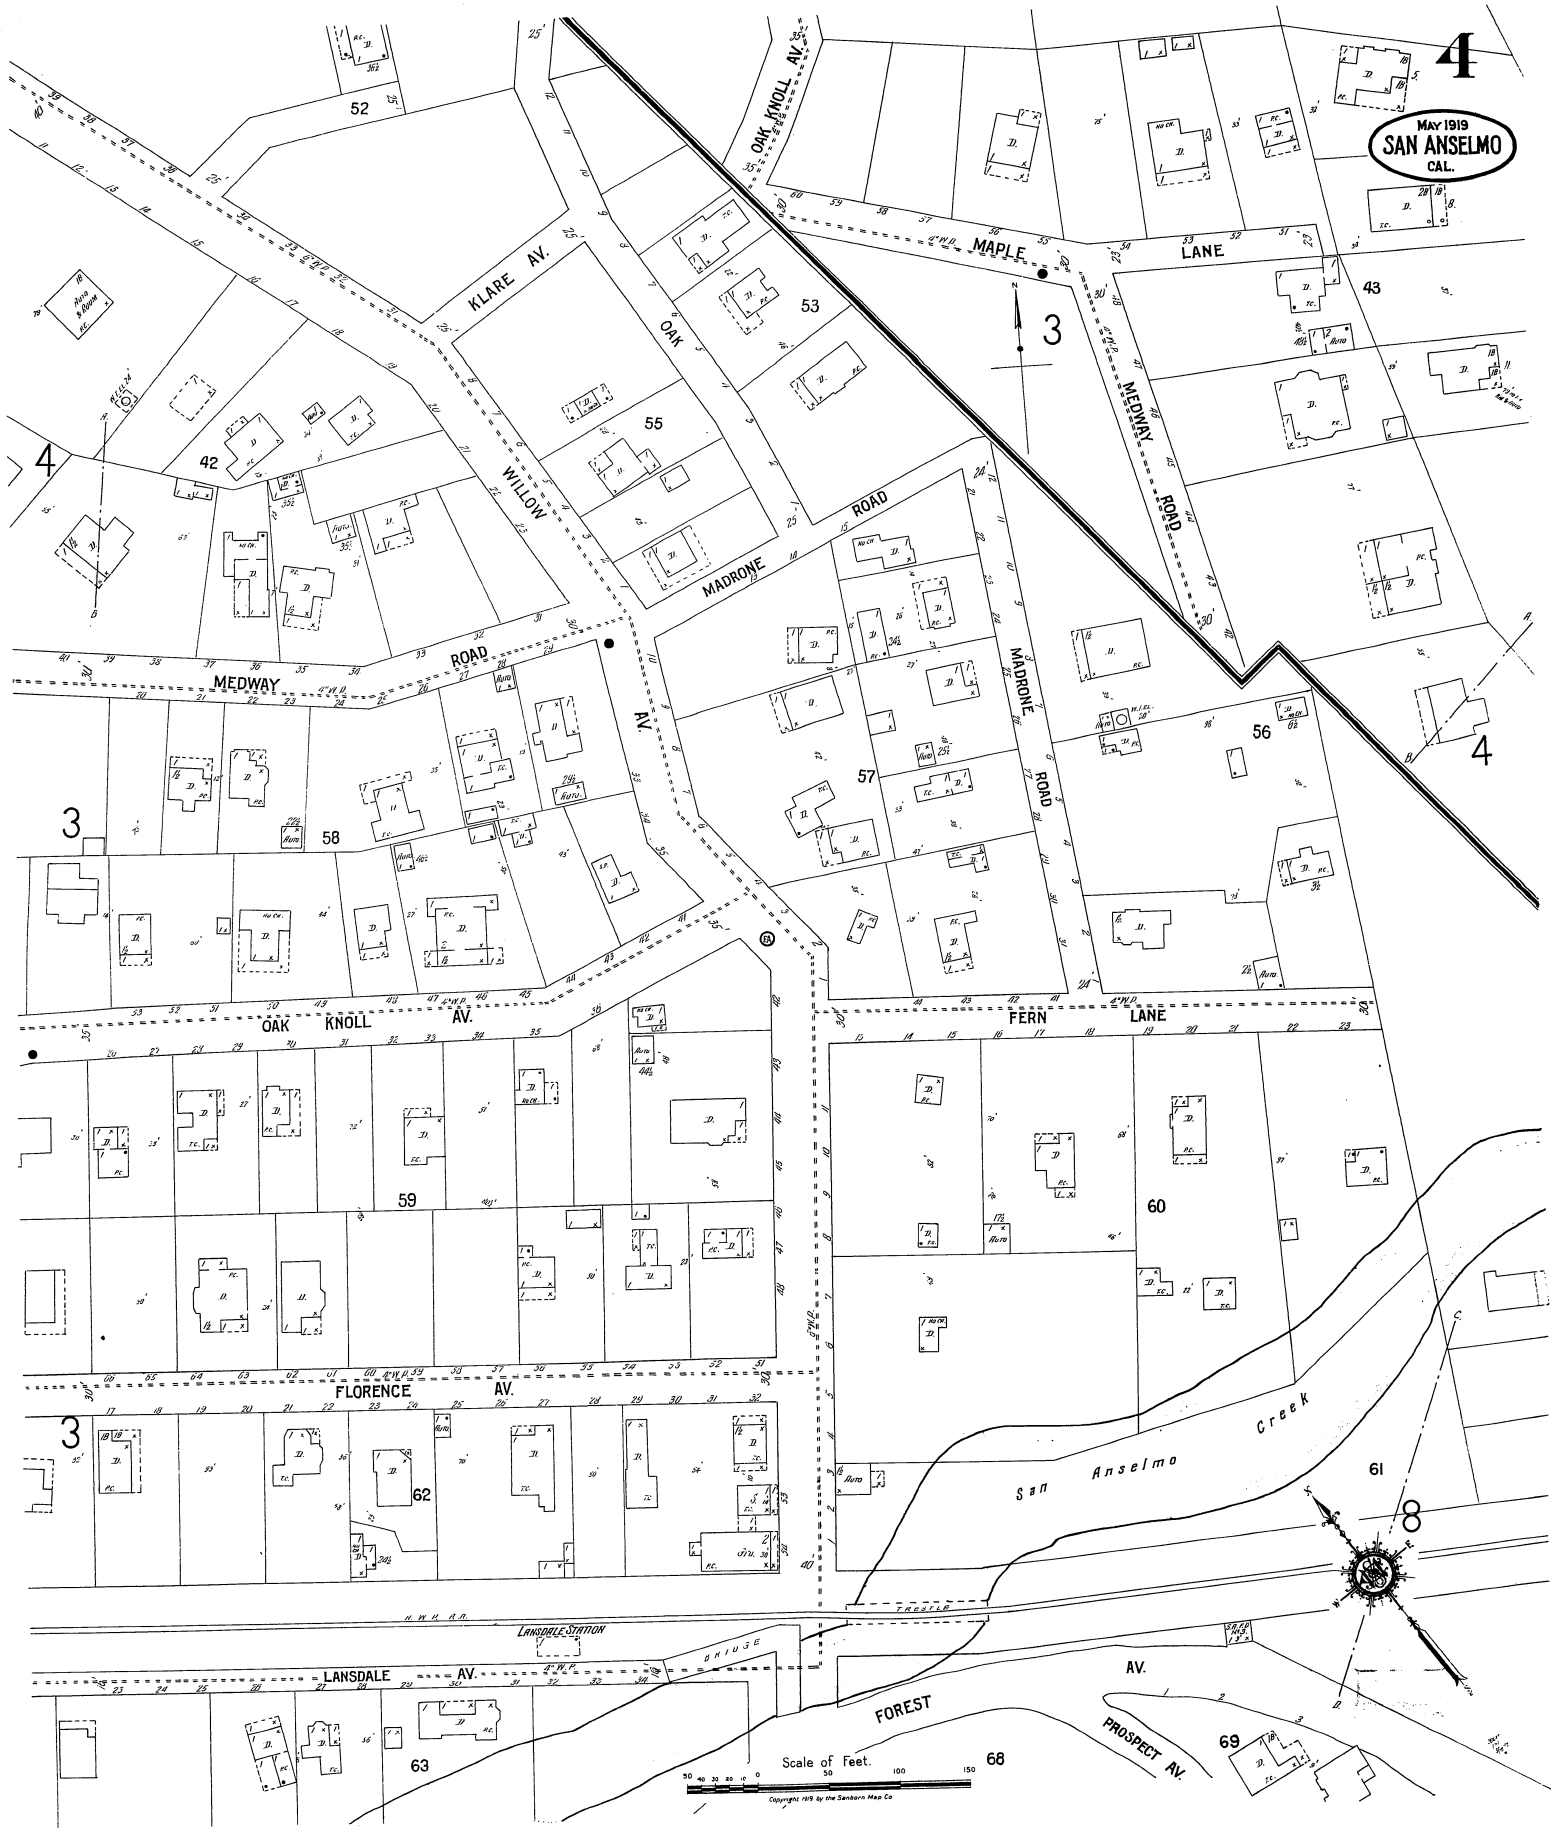

MAY 1919  
SAN ANSELMO  
CAL.

Scale of Feet. 0 50 100 150 68  
Copyright 1919 by the Sanborn Map Co.