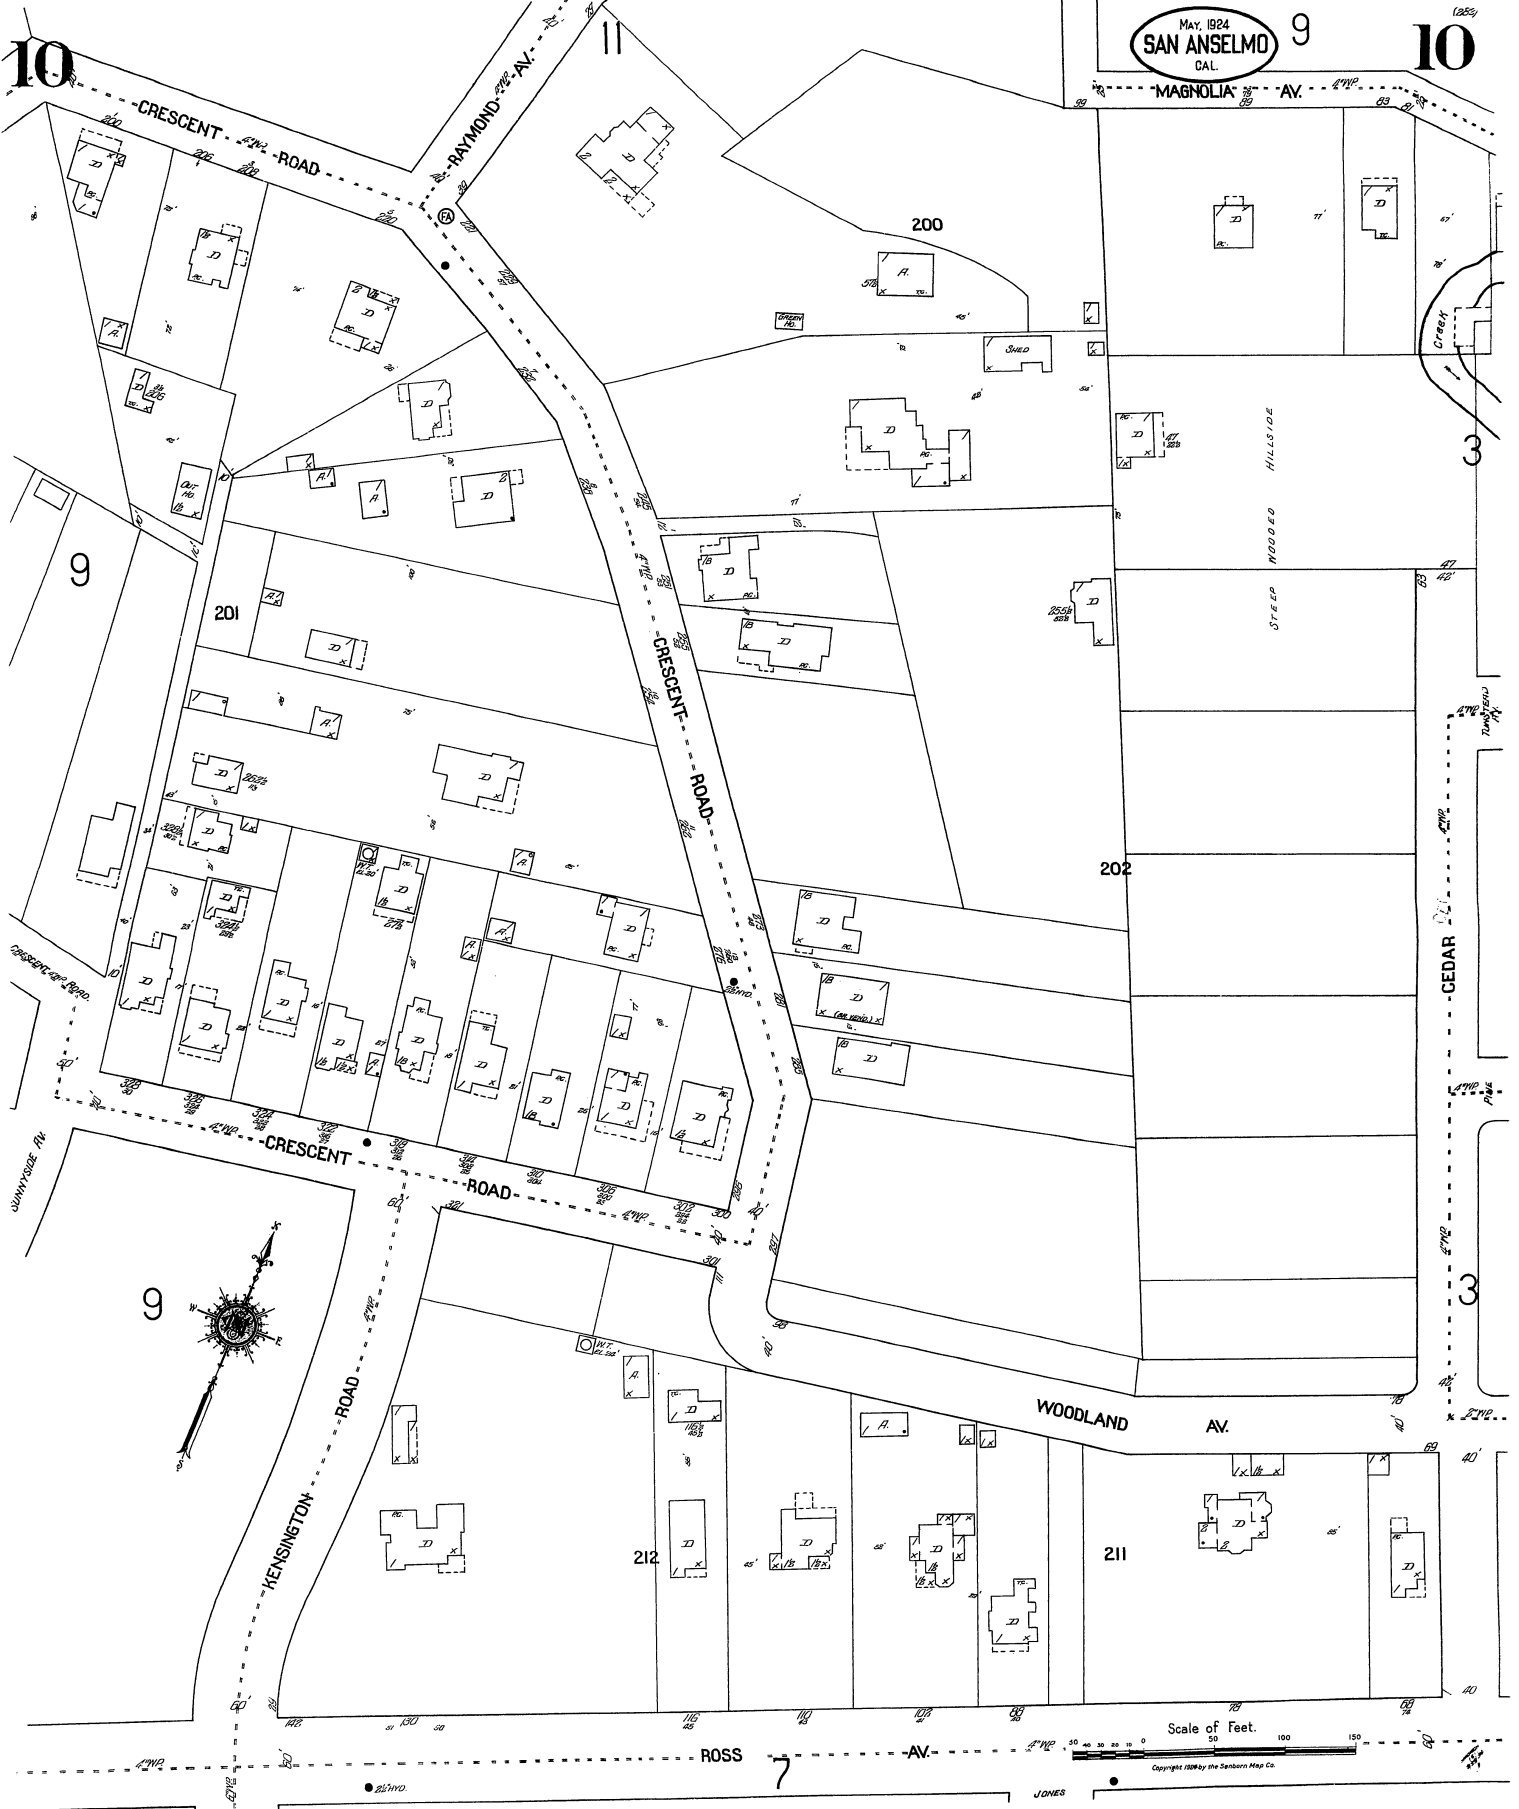

MAY 1924
SAN ANSELMO
CAL.

9

10

Scale of Feet.

Copyright 1924 by the Sanborn Map Co.

JONES