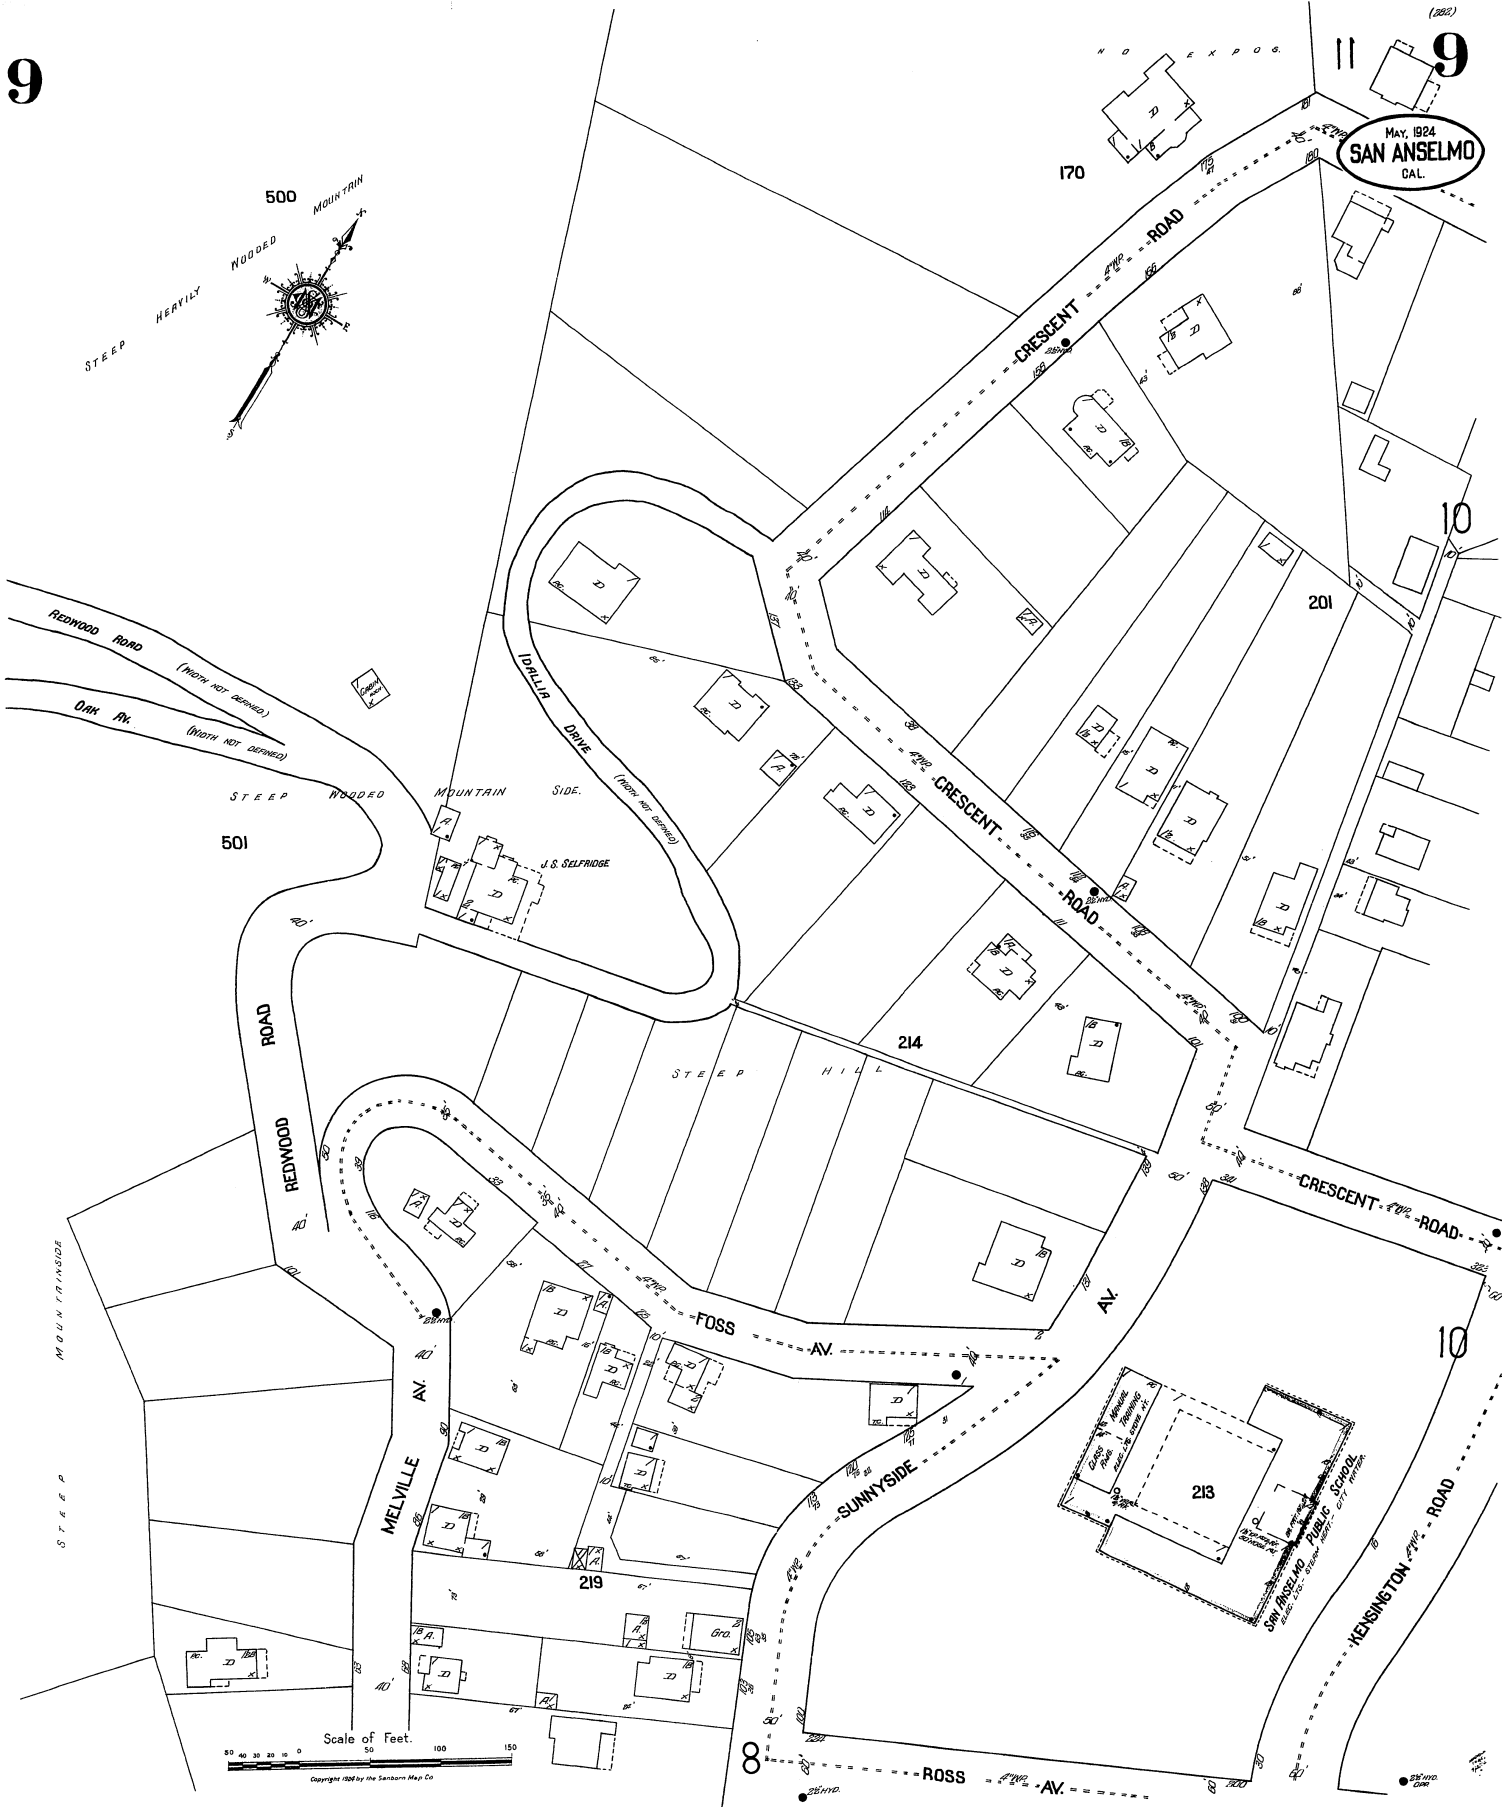

MAY, 1924
SAN ANSELMO
CAL.

Scale of Feet
0 50 100 150
Copyright 1924 by the Sanborn Map Co.