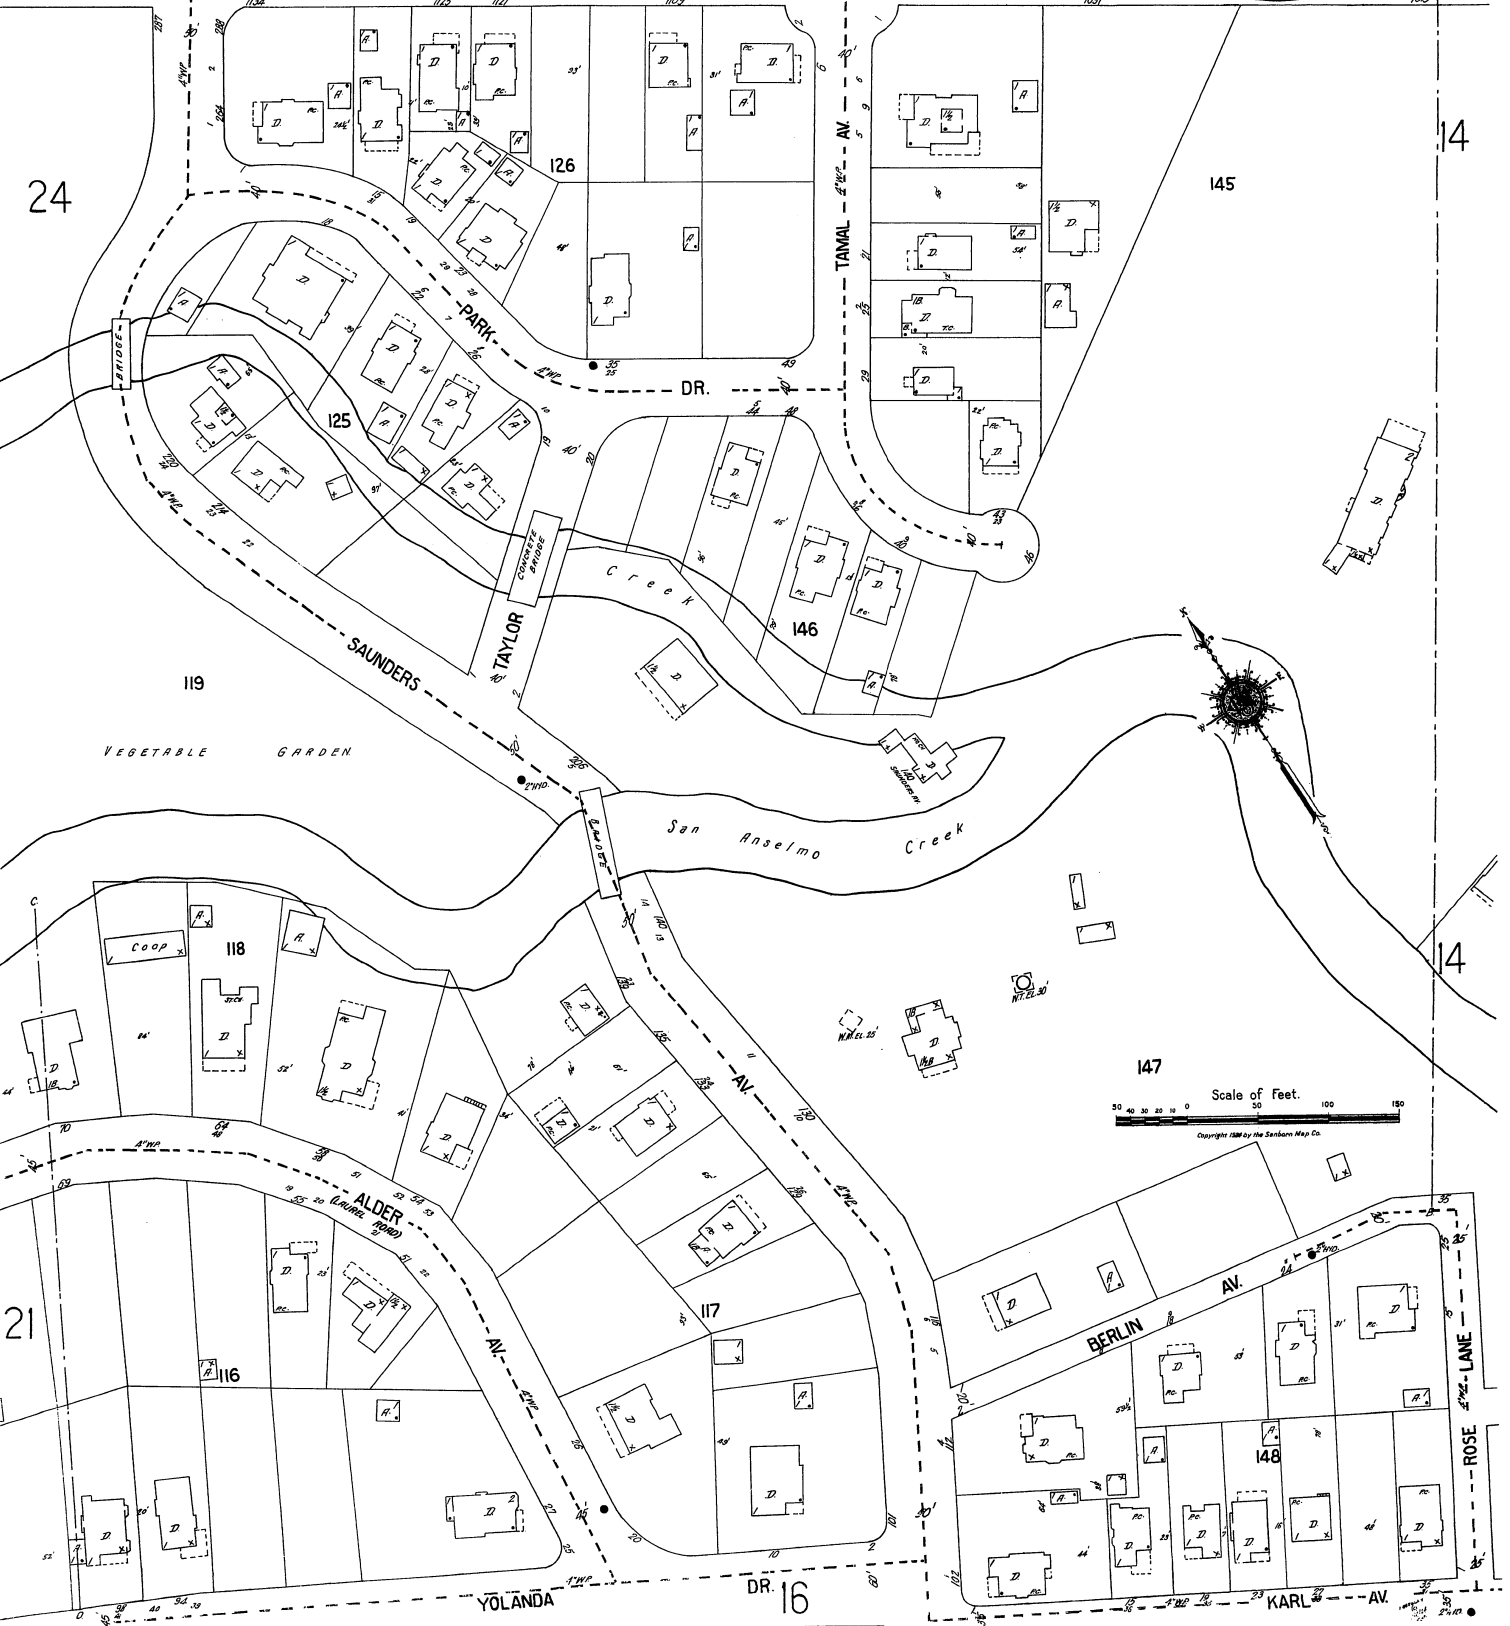

24

HAMPTON CT.

24

SAN FRANCISCO BLVD.

LOS ANGELES BLVD.

17

17

MAY, 1924
SAN ANSELMO
CAL.

RED HILL
(OLEMA & SAN RAFAEL COUNTY RD.)

24

14

145

119

VEGETABLE GARDEN

San Anselmo Creek

147

Scale of Feet.

Copyright 1924 by the Sanborn Map Co.

21

14

ALDER (LIME ROAD)

BERLIN AV.

ROSE LANE

YOLANDA

DR. 16

KARL AV.