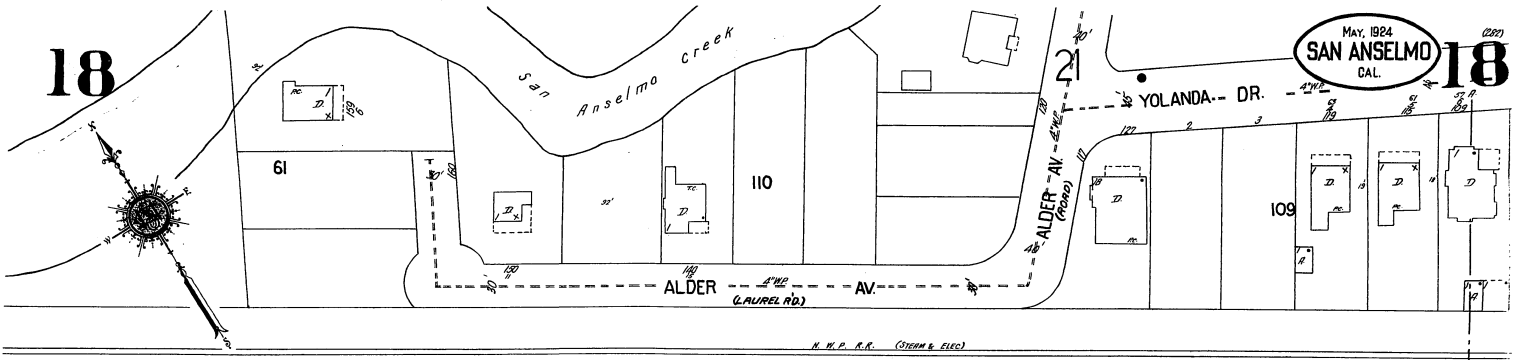

18

May, 1924
SAN ANSELMO
CAL.

18

N. W. P. R.R. (STEAM & ELEC)

19

16

16

Scale of Feet.
0 50 100 150
Copyright 1924 by the Sanborn Map Co.