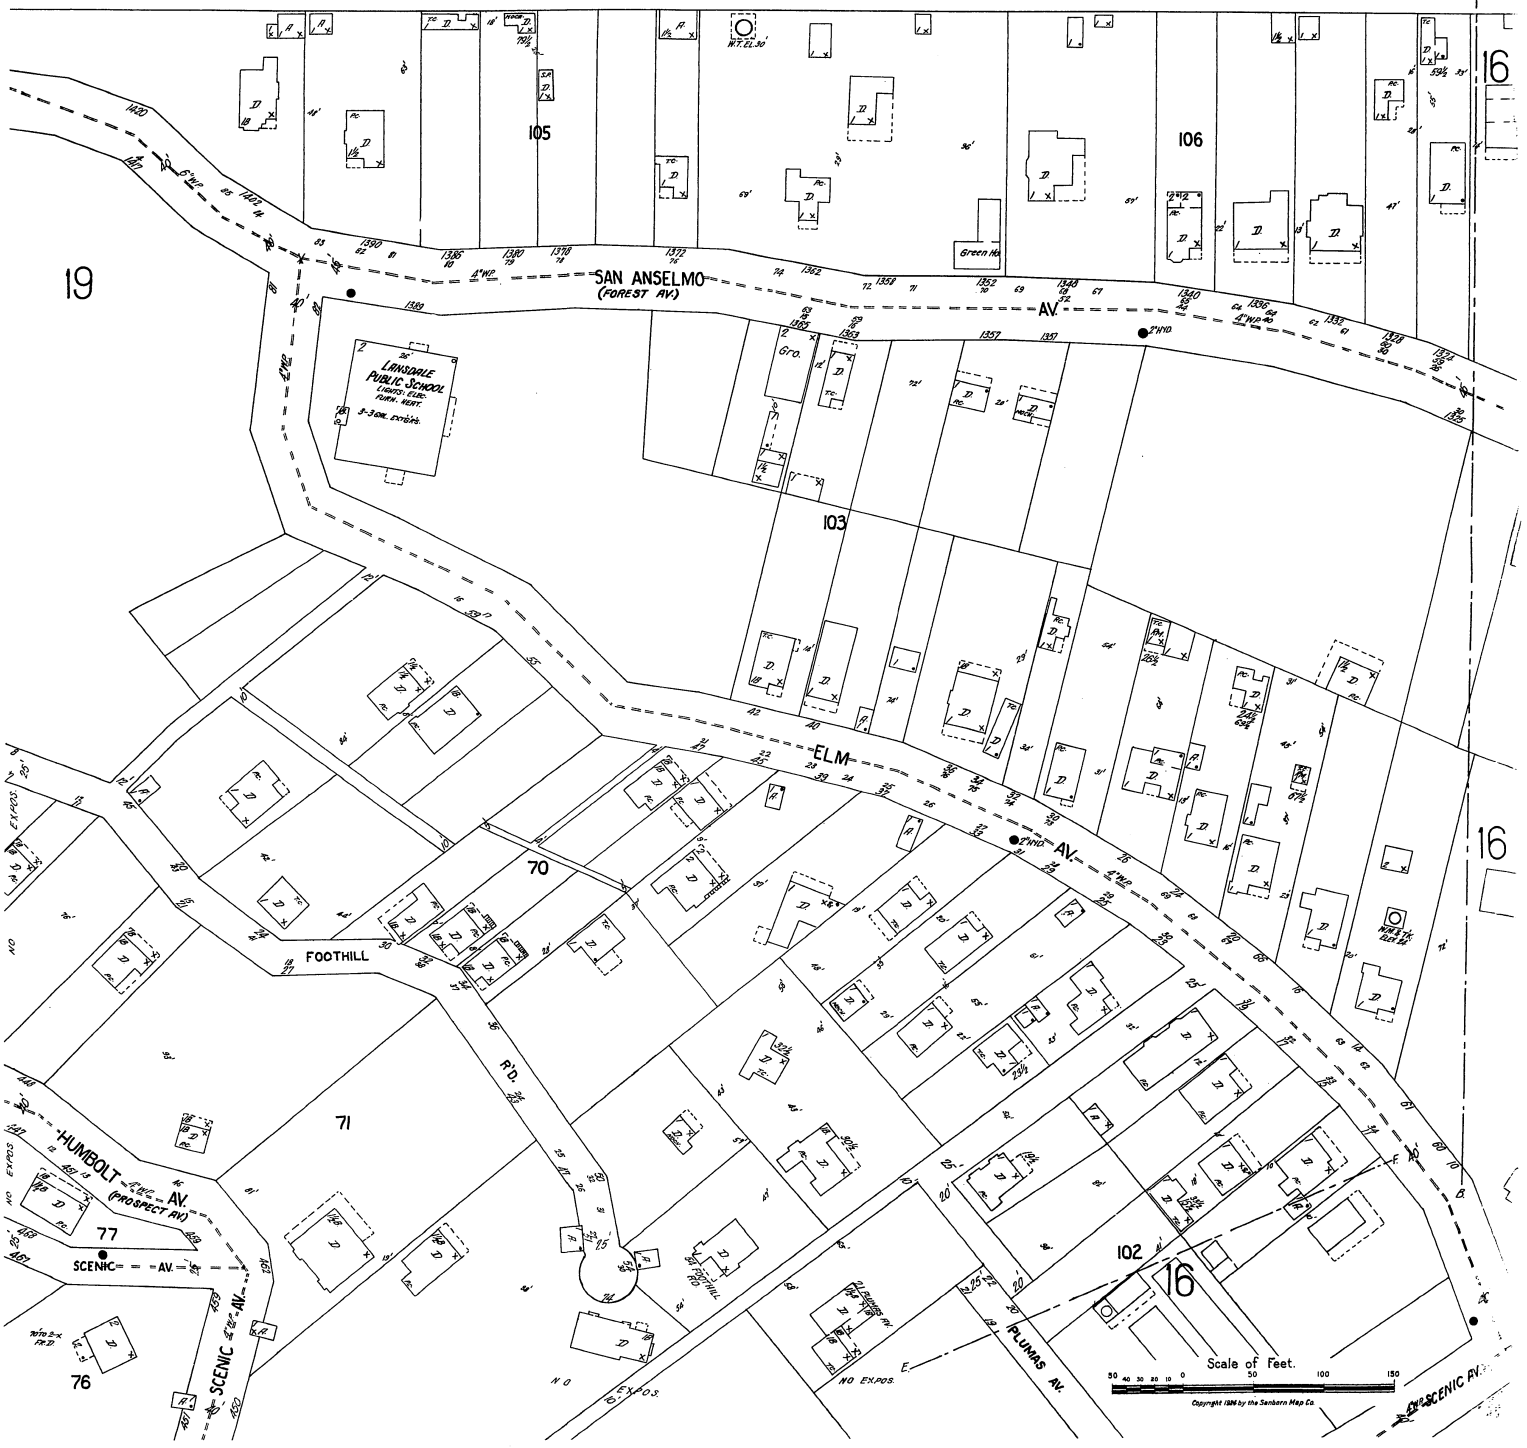

18

May, 1924
SAN ANSELMO
CAL.

18

N. W. P. R.R. (STEAM & ELEC)

19

16

16

Scale of Feet.
0 50 100 150
Copyright 1924 by the Sanborn Map Co.