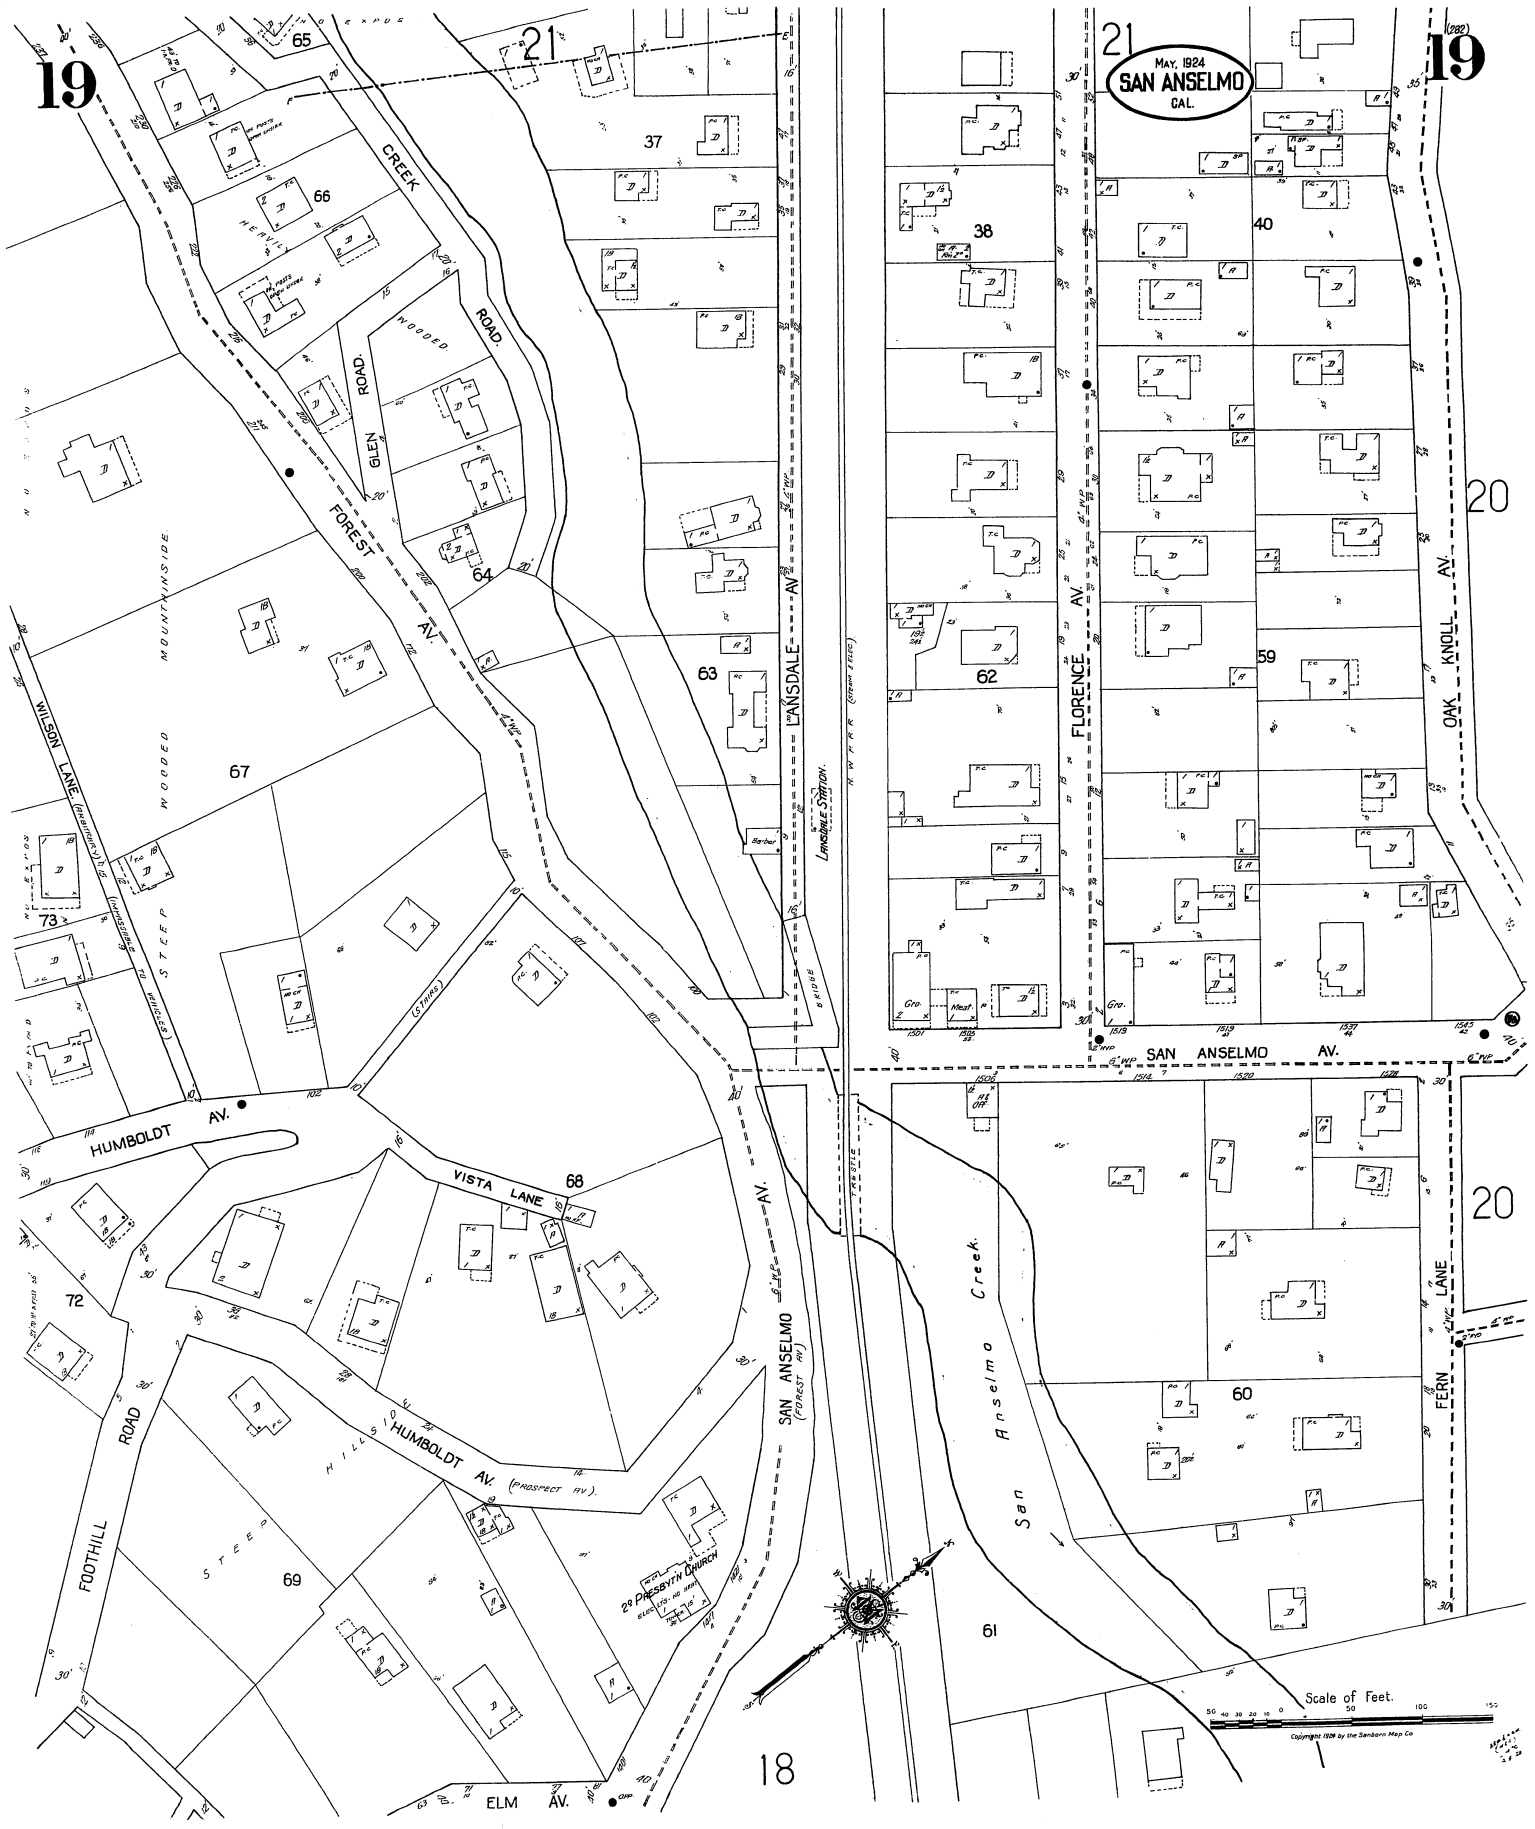

19

21

21

19

MAY, 1924
SAN ANSELMO
CAL.

18

20

20

Scale of Feet.
0 10 20 30 40 50 60 70 80 90 100 150
Copyright 1924 by the Sanborn Map Co.