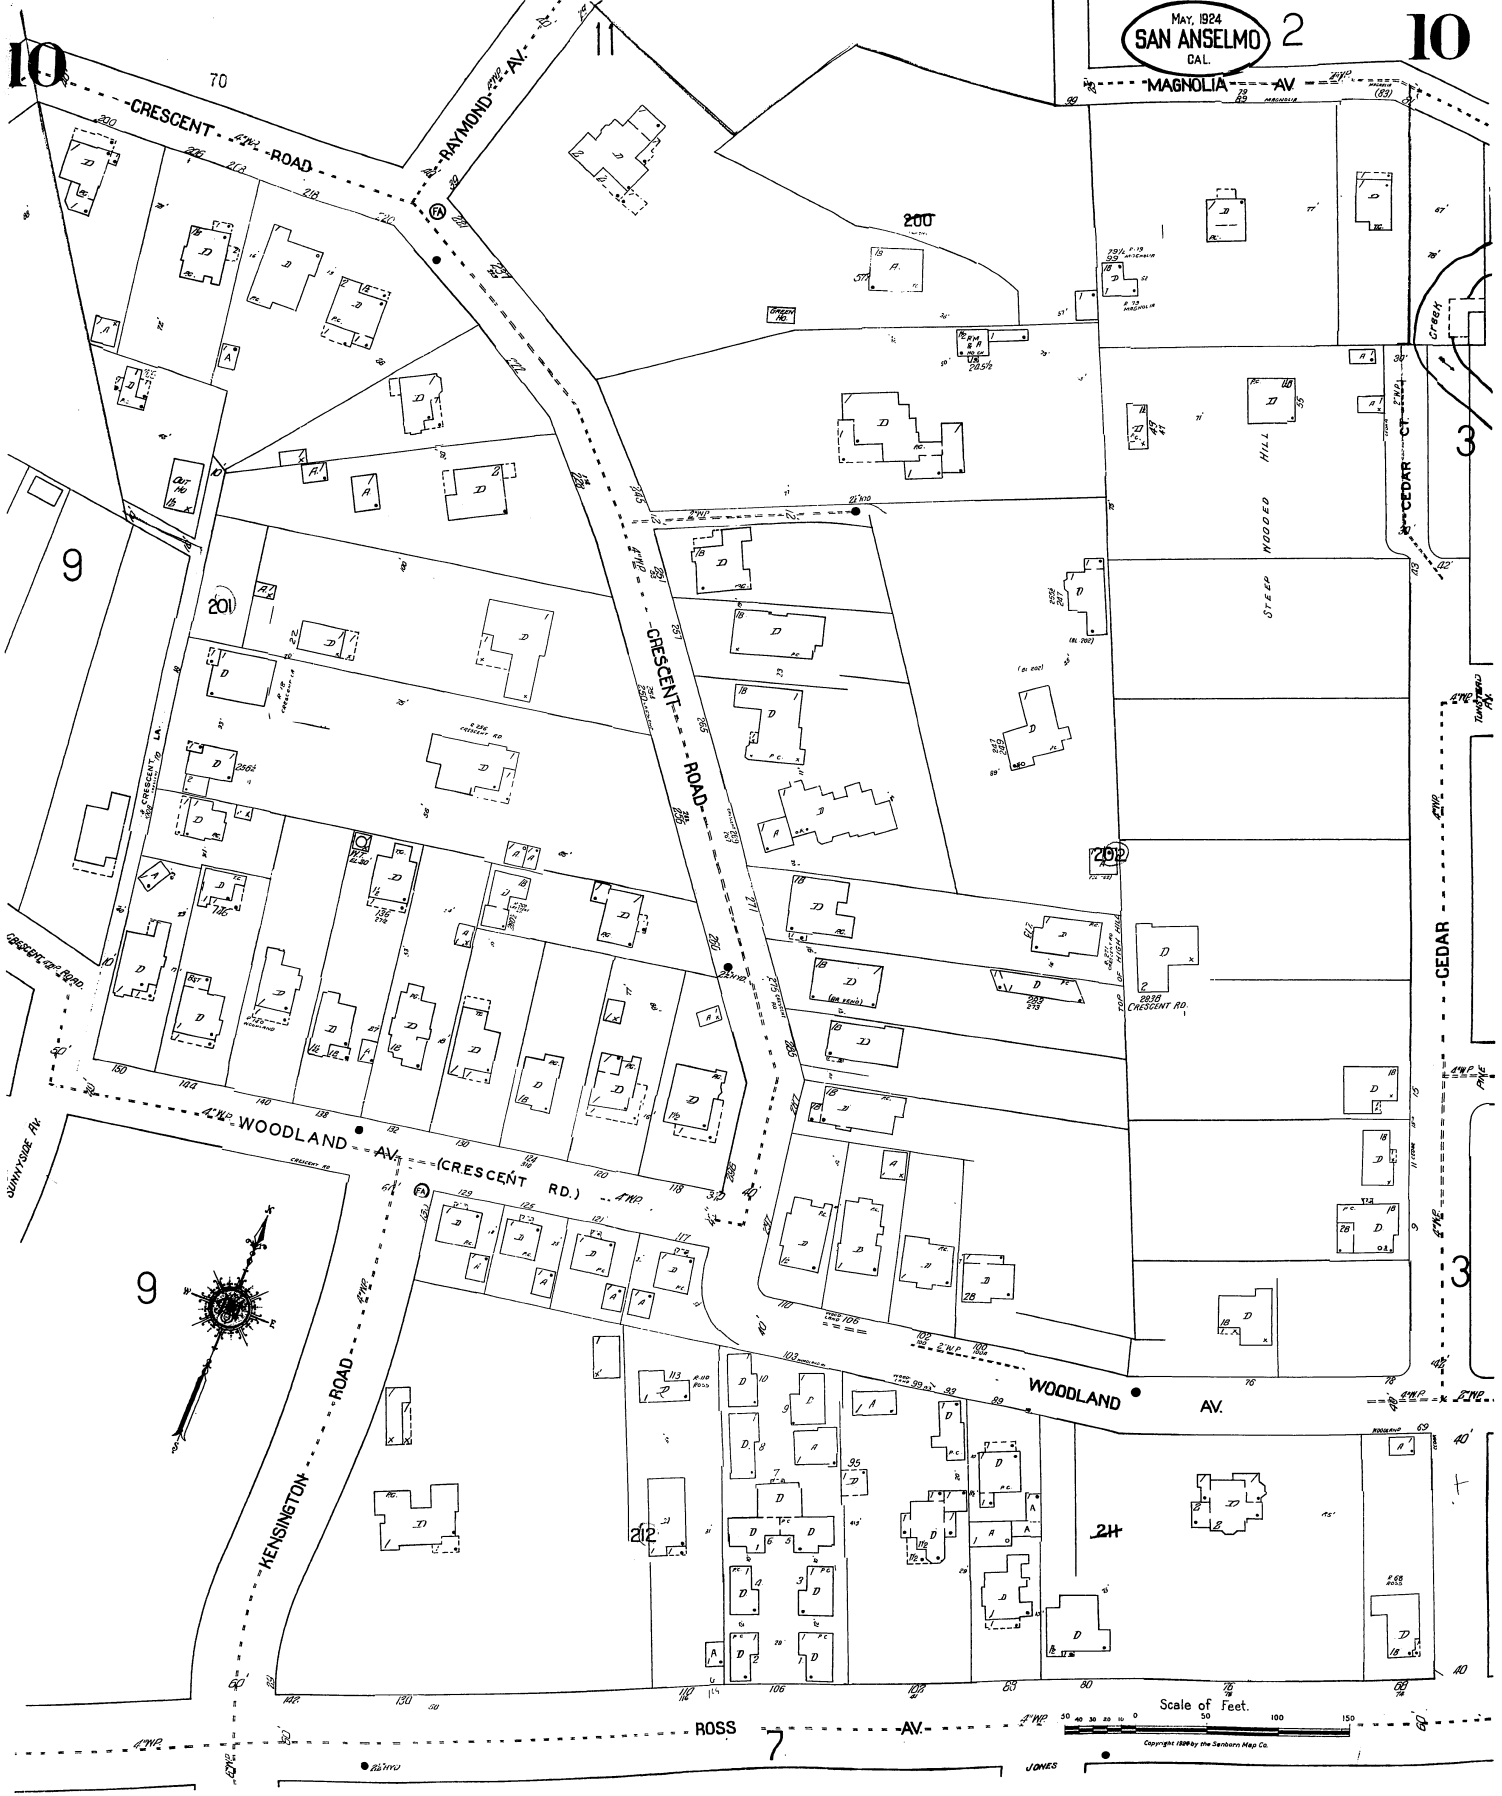

MAY 1924
SAN ANSELMO
CAL.

2

10

10

9

9

3

3

Scale of Feet.
0 50 100 150

Copyright 1924 by the Southern Map Co.

JONES