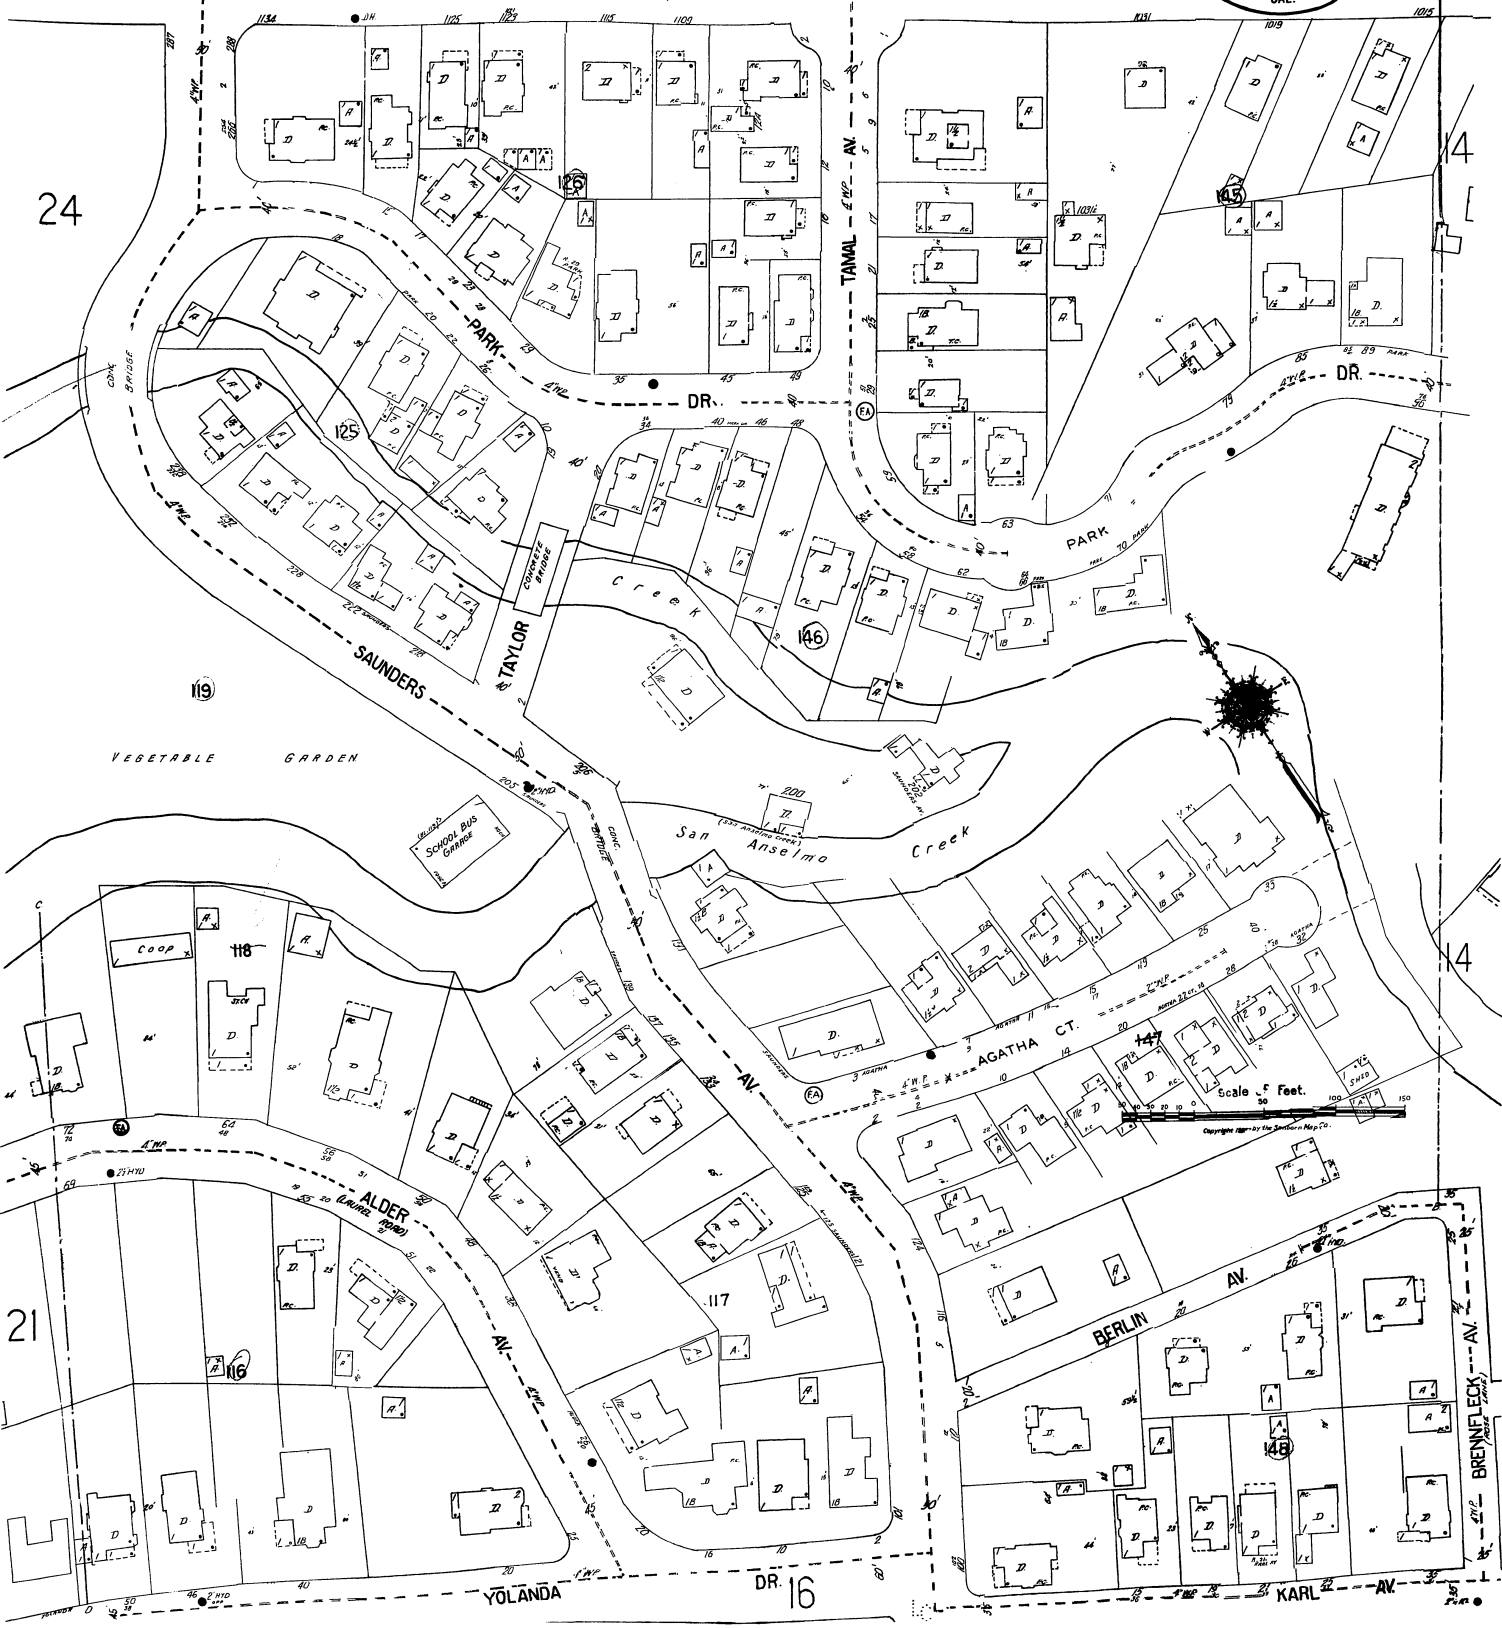

24

HAMPTON CT.

24

77

LOS ANGELES BLVD.

17

SIR FRANCIS DRAKE BLVD.

MAY, 1924
SAN ANSELMO
CAL.

17

24

119

VEGETABLE GARDEN

San Anselmo Creek

Scale 1" = 50 Feet.

Copyright 1924 by the San Anselmo Map Co.

21

YOLANDA

DR. 16

BERLIN AV.

KARL AV.

BRENNECKS AV.