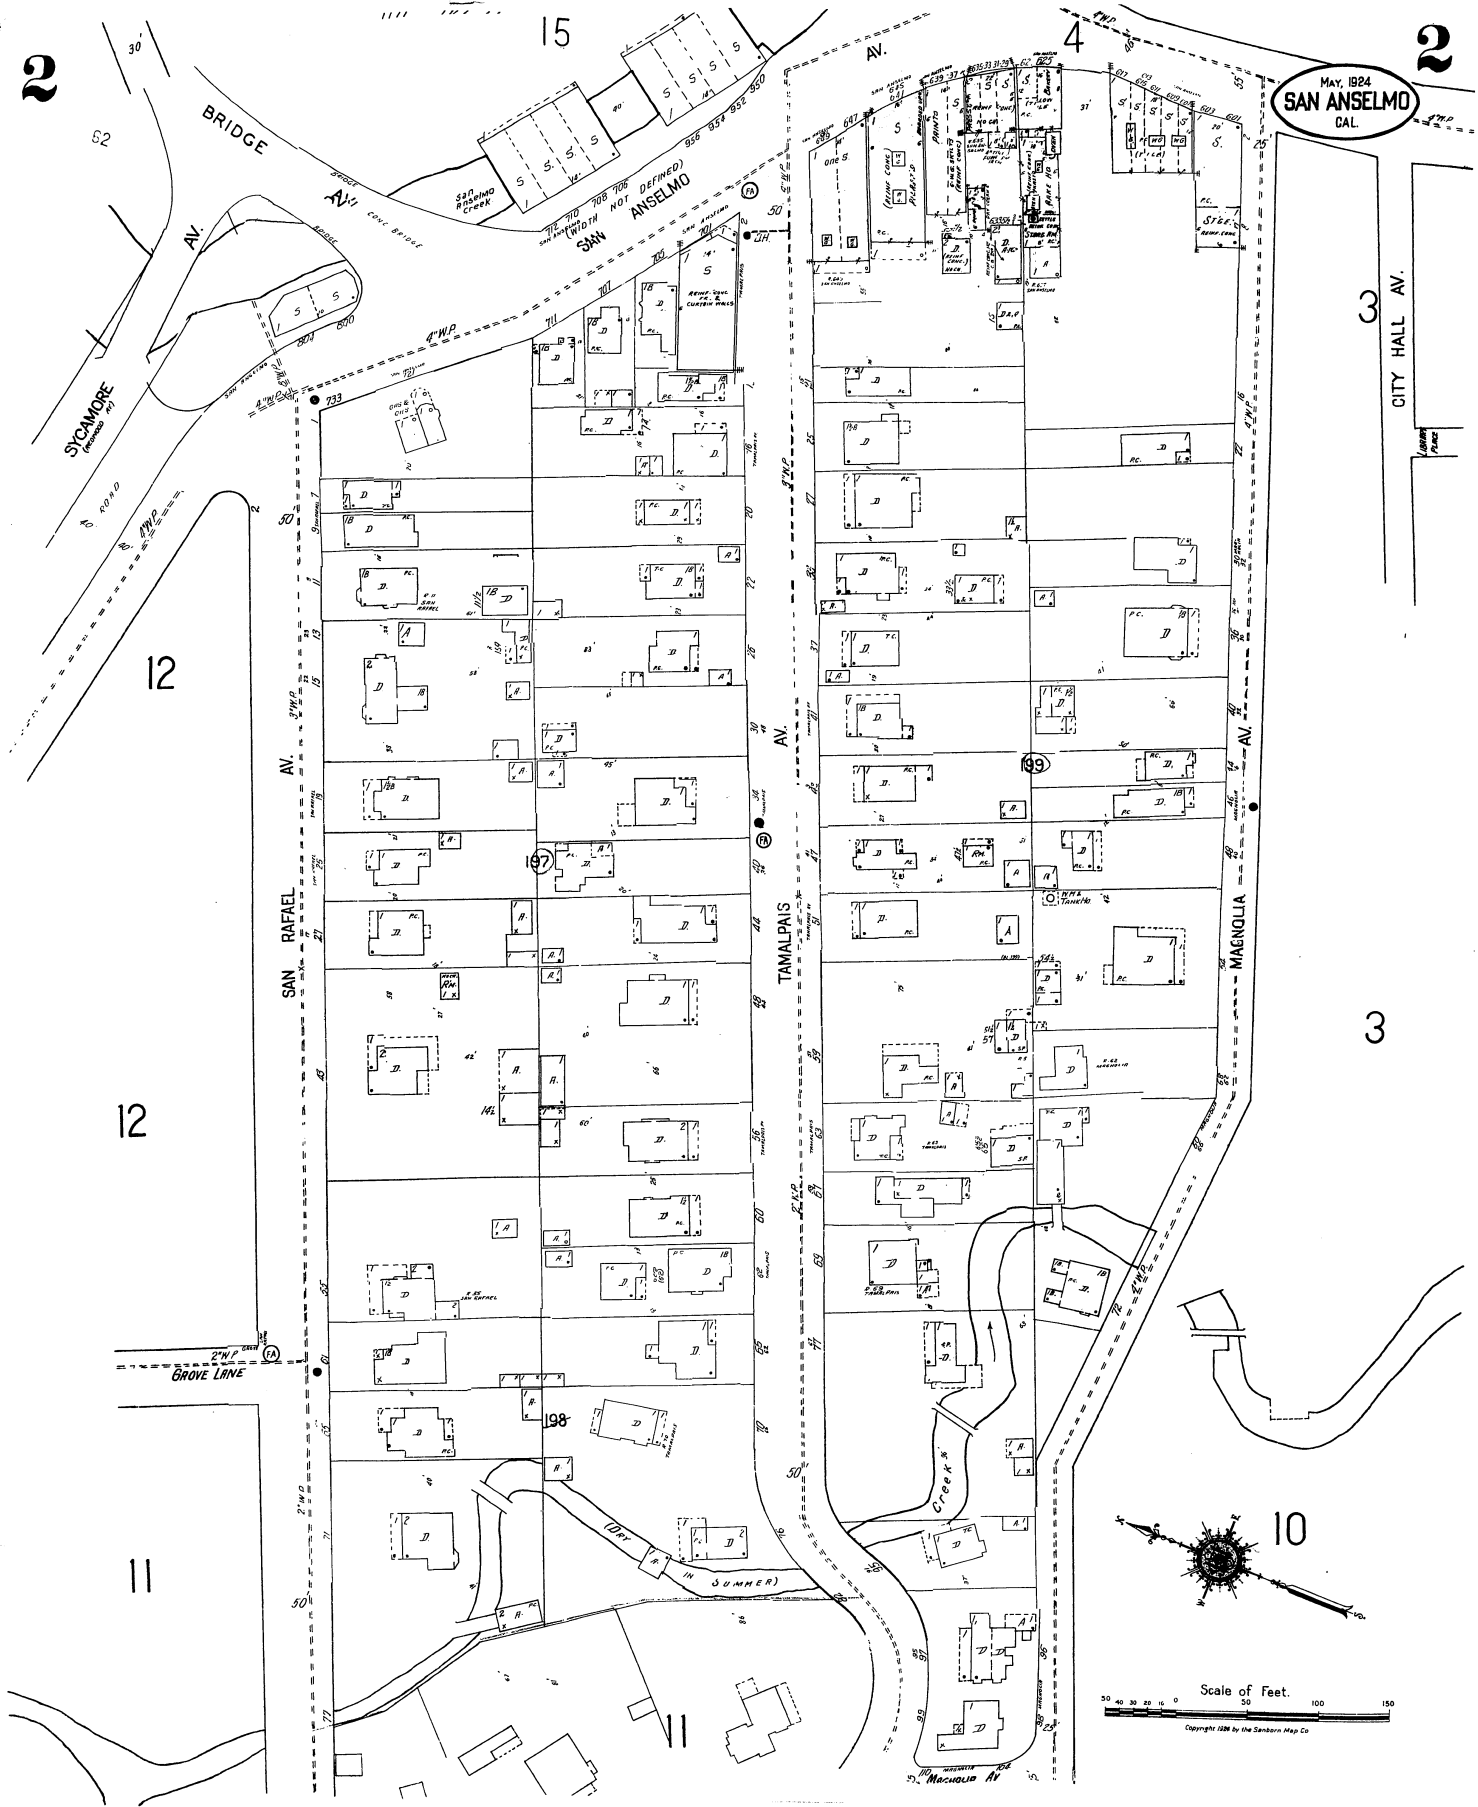

2

2

MAY, 1924
SAN ANSELMO
CAL.

Scale of Feet.
 0 50 100 150
 Copyright 1924 by the Sanborn Map Co.