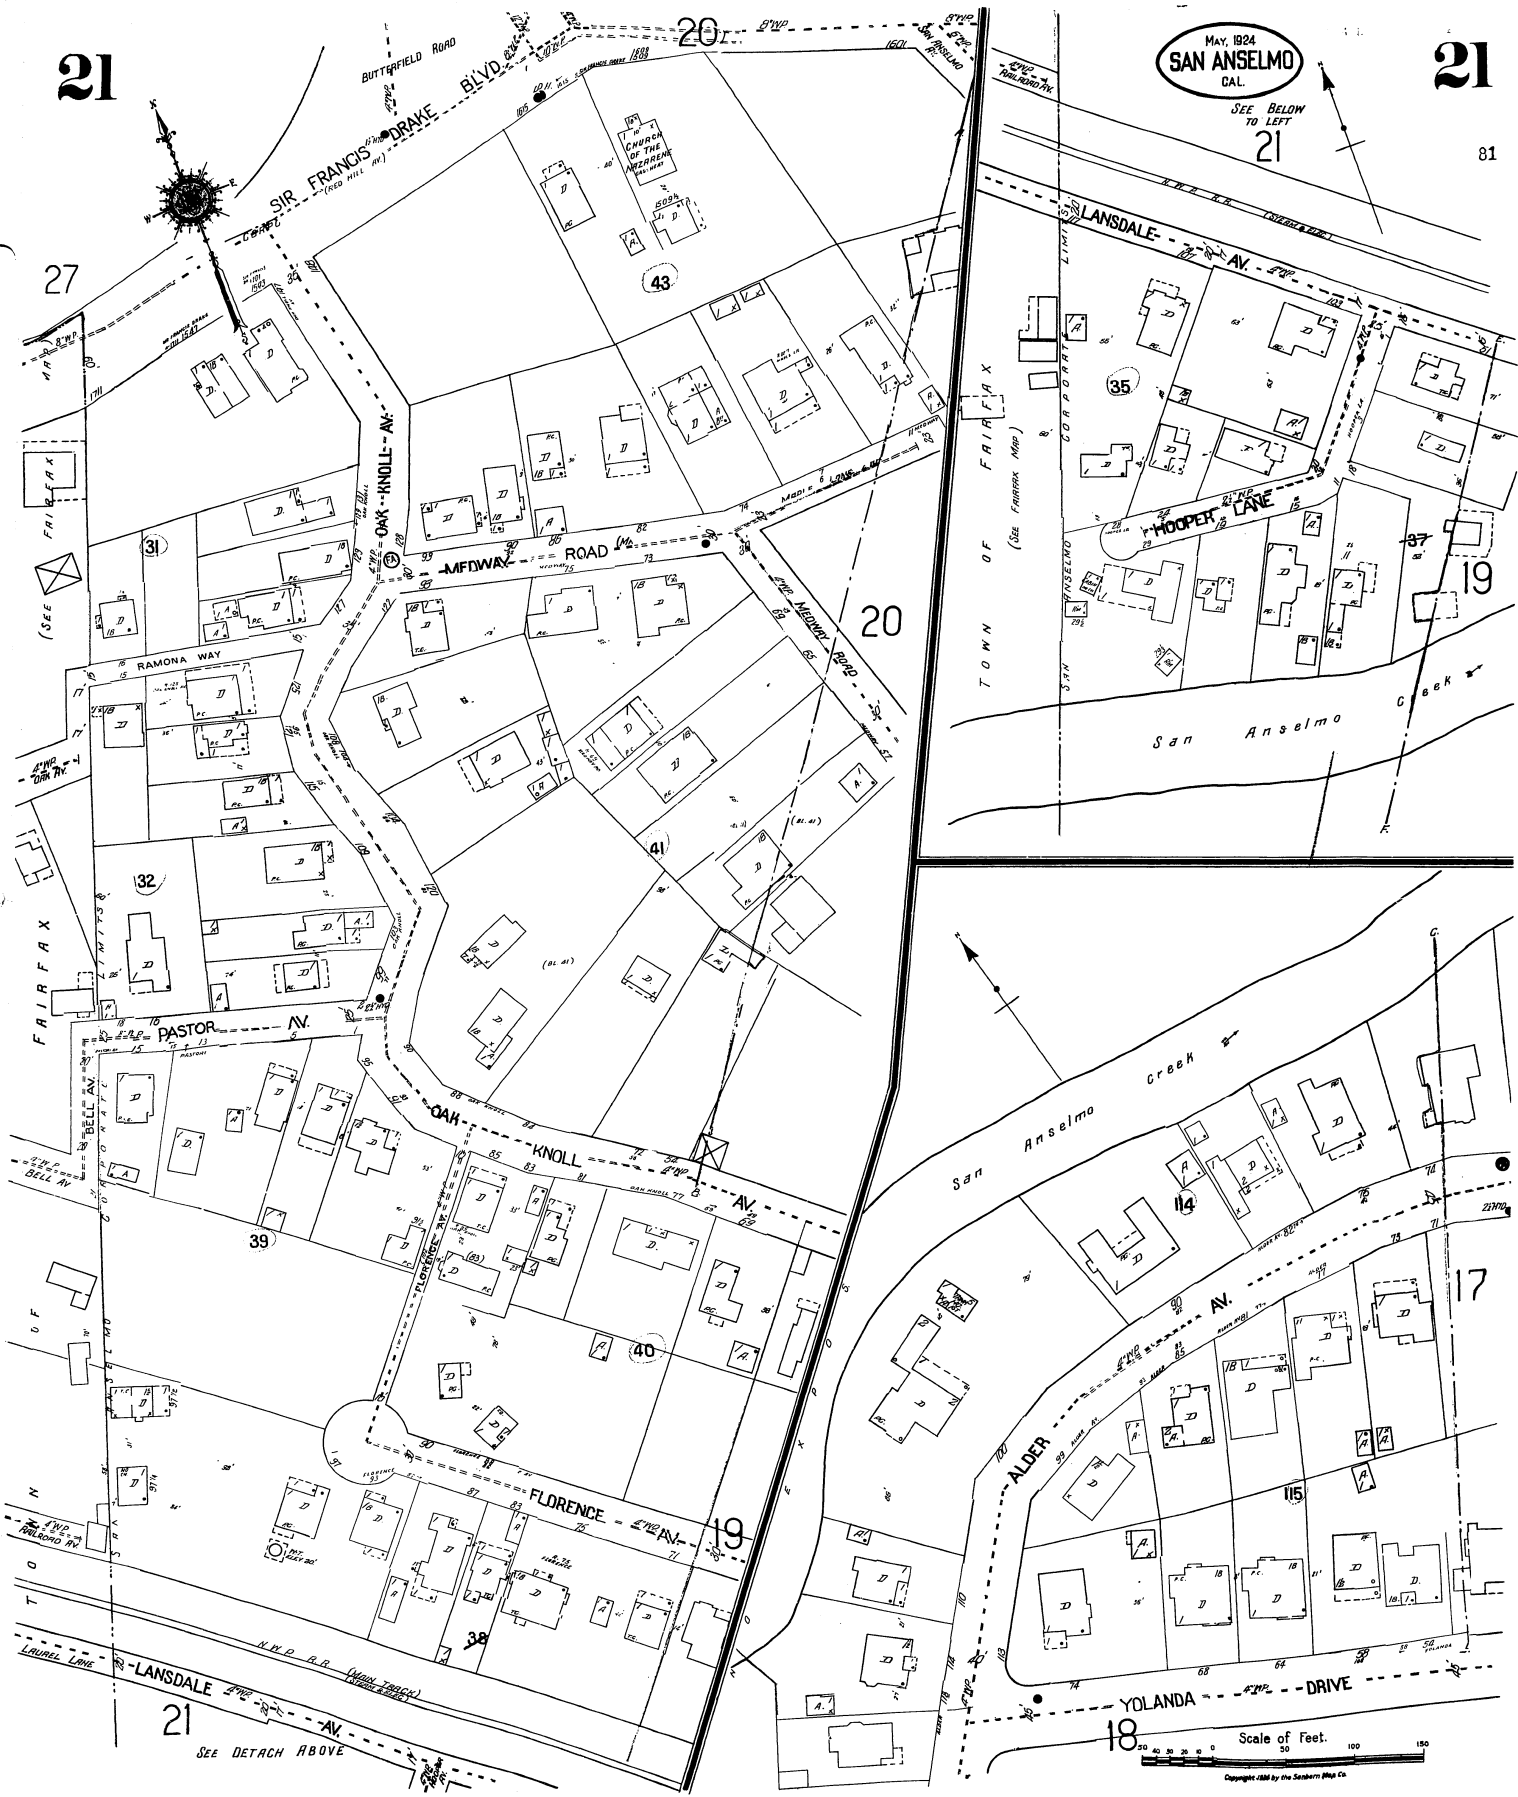

21

MAY, 1924  
SAN ANSELMO  
CAL.

21

SEE BELOW  
TO LEFT  
21

81

21

SEE DETACH ABOVE

Scale of Feet. 0 50 100 150

Copyright 1924 by the Southern Map Co.