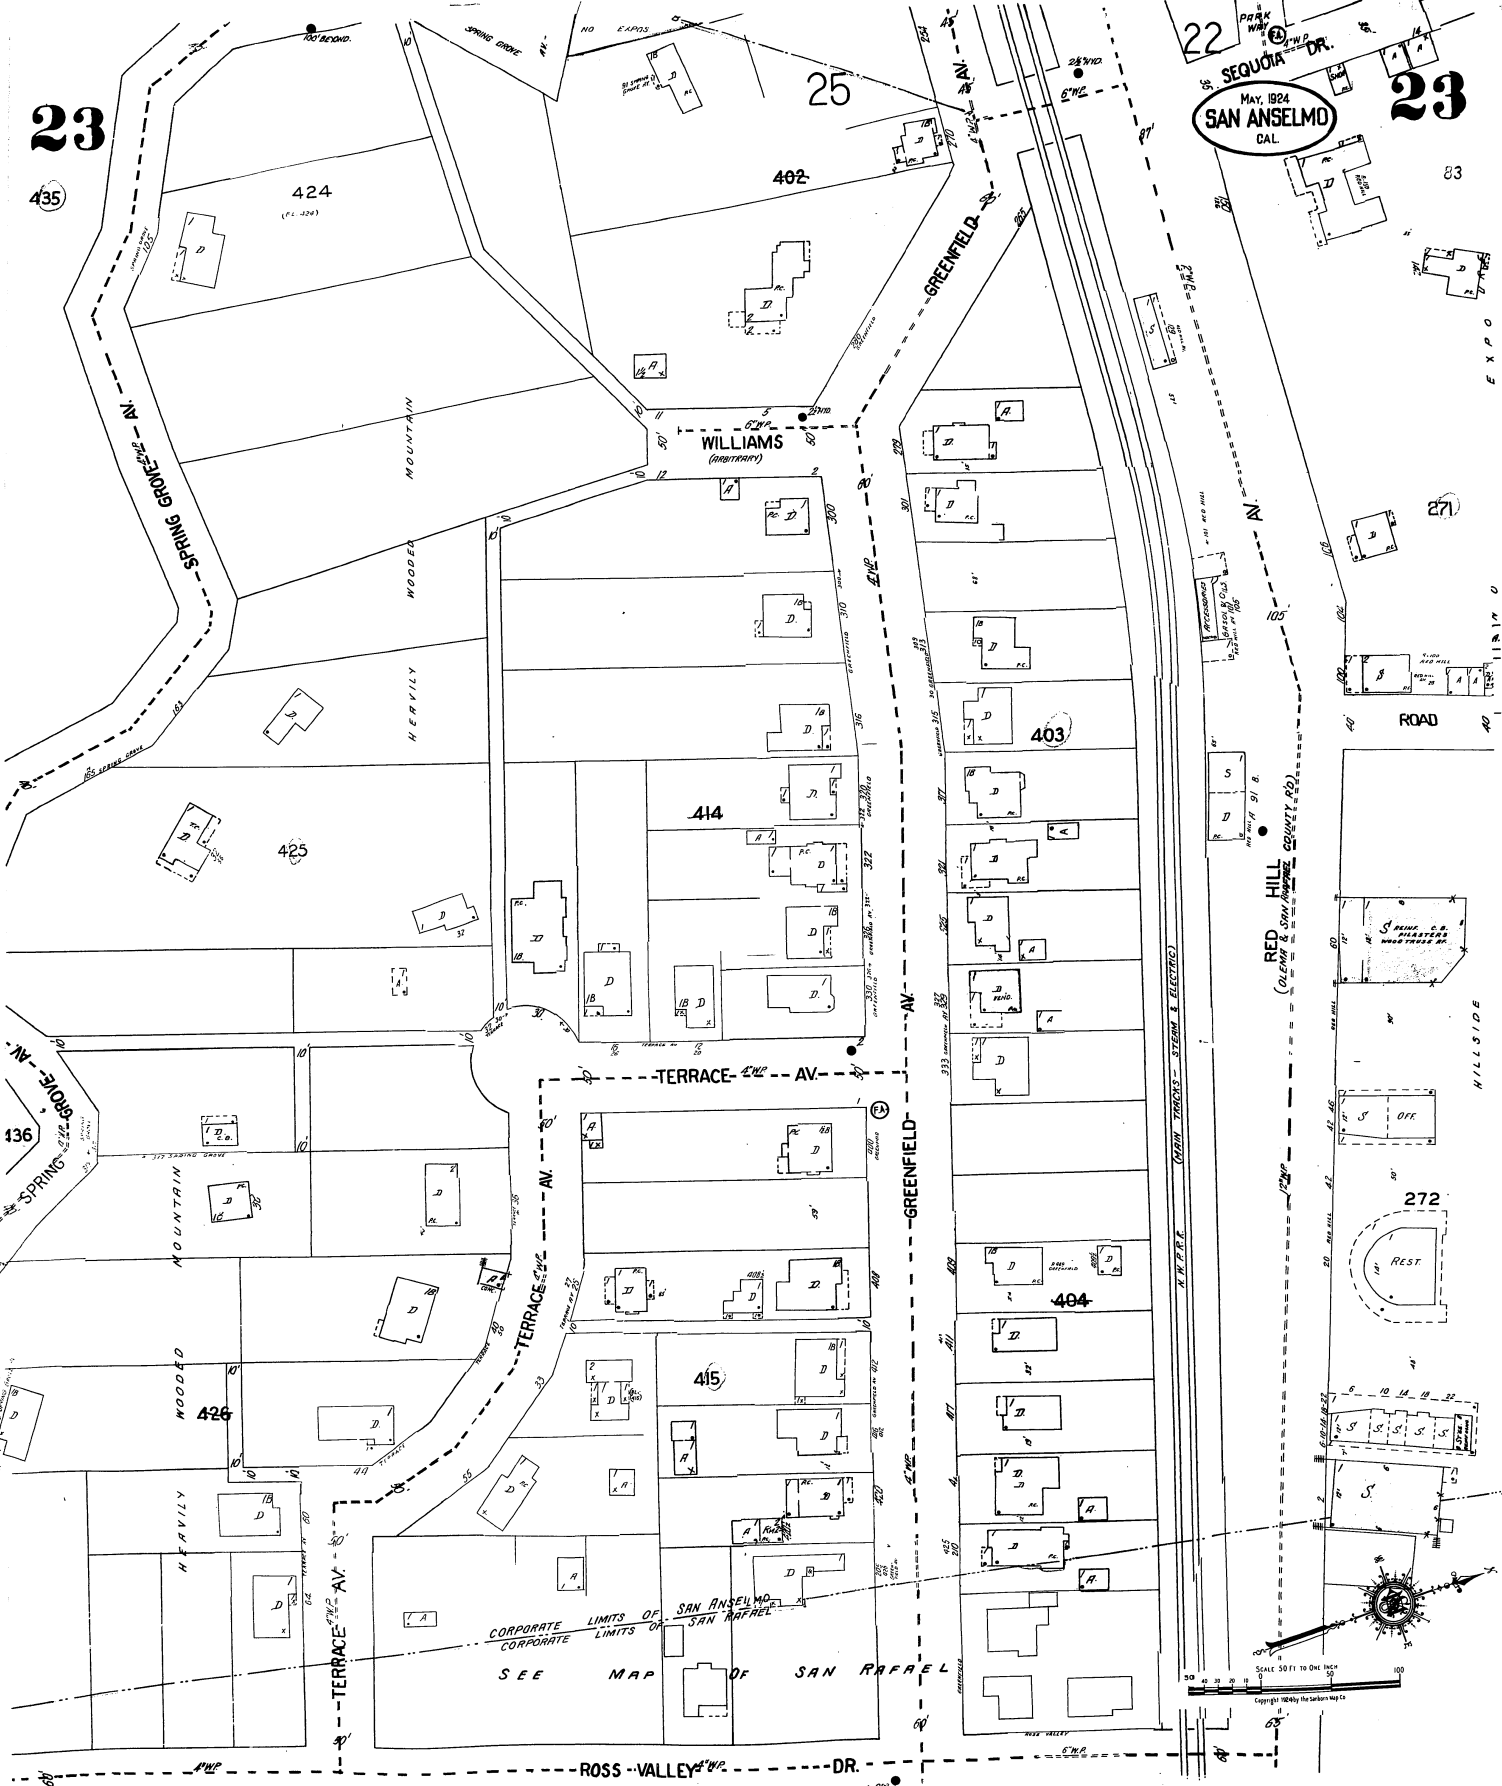

23

435

25

22

23

23

MAY 1924
SAN ANSELMO
CAL.

136

424
(P.C. 124)

402

WILLIAMS
(MOUNTAIN)

403

414

415

404

426

272

CORPORATE LIMITS OF
CORPORATE LIMITS OF
SAN ANSELMO
SAN RAFAEL
SEE MAP OF SAN RAFAEL

SCALE 50 FT TO ONE INCH

Copyright 1924 by the Authors Map Co.