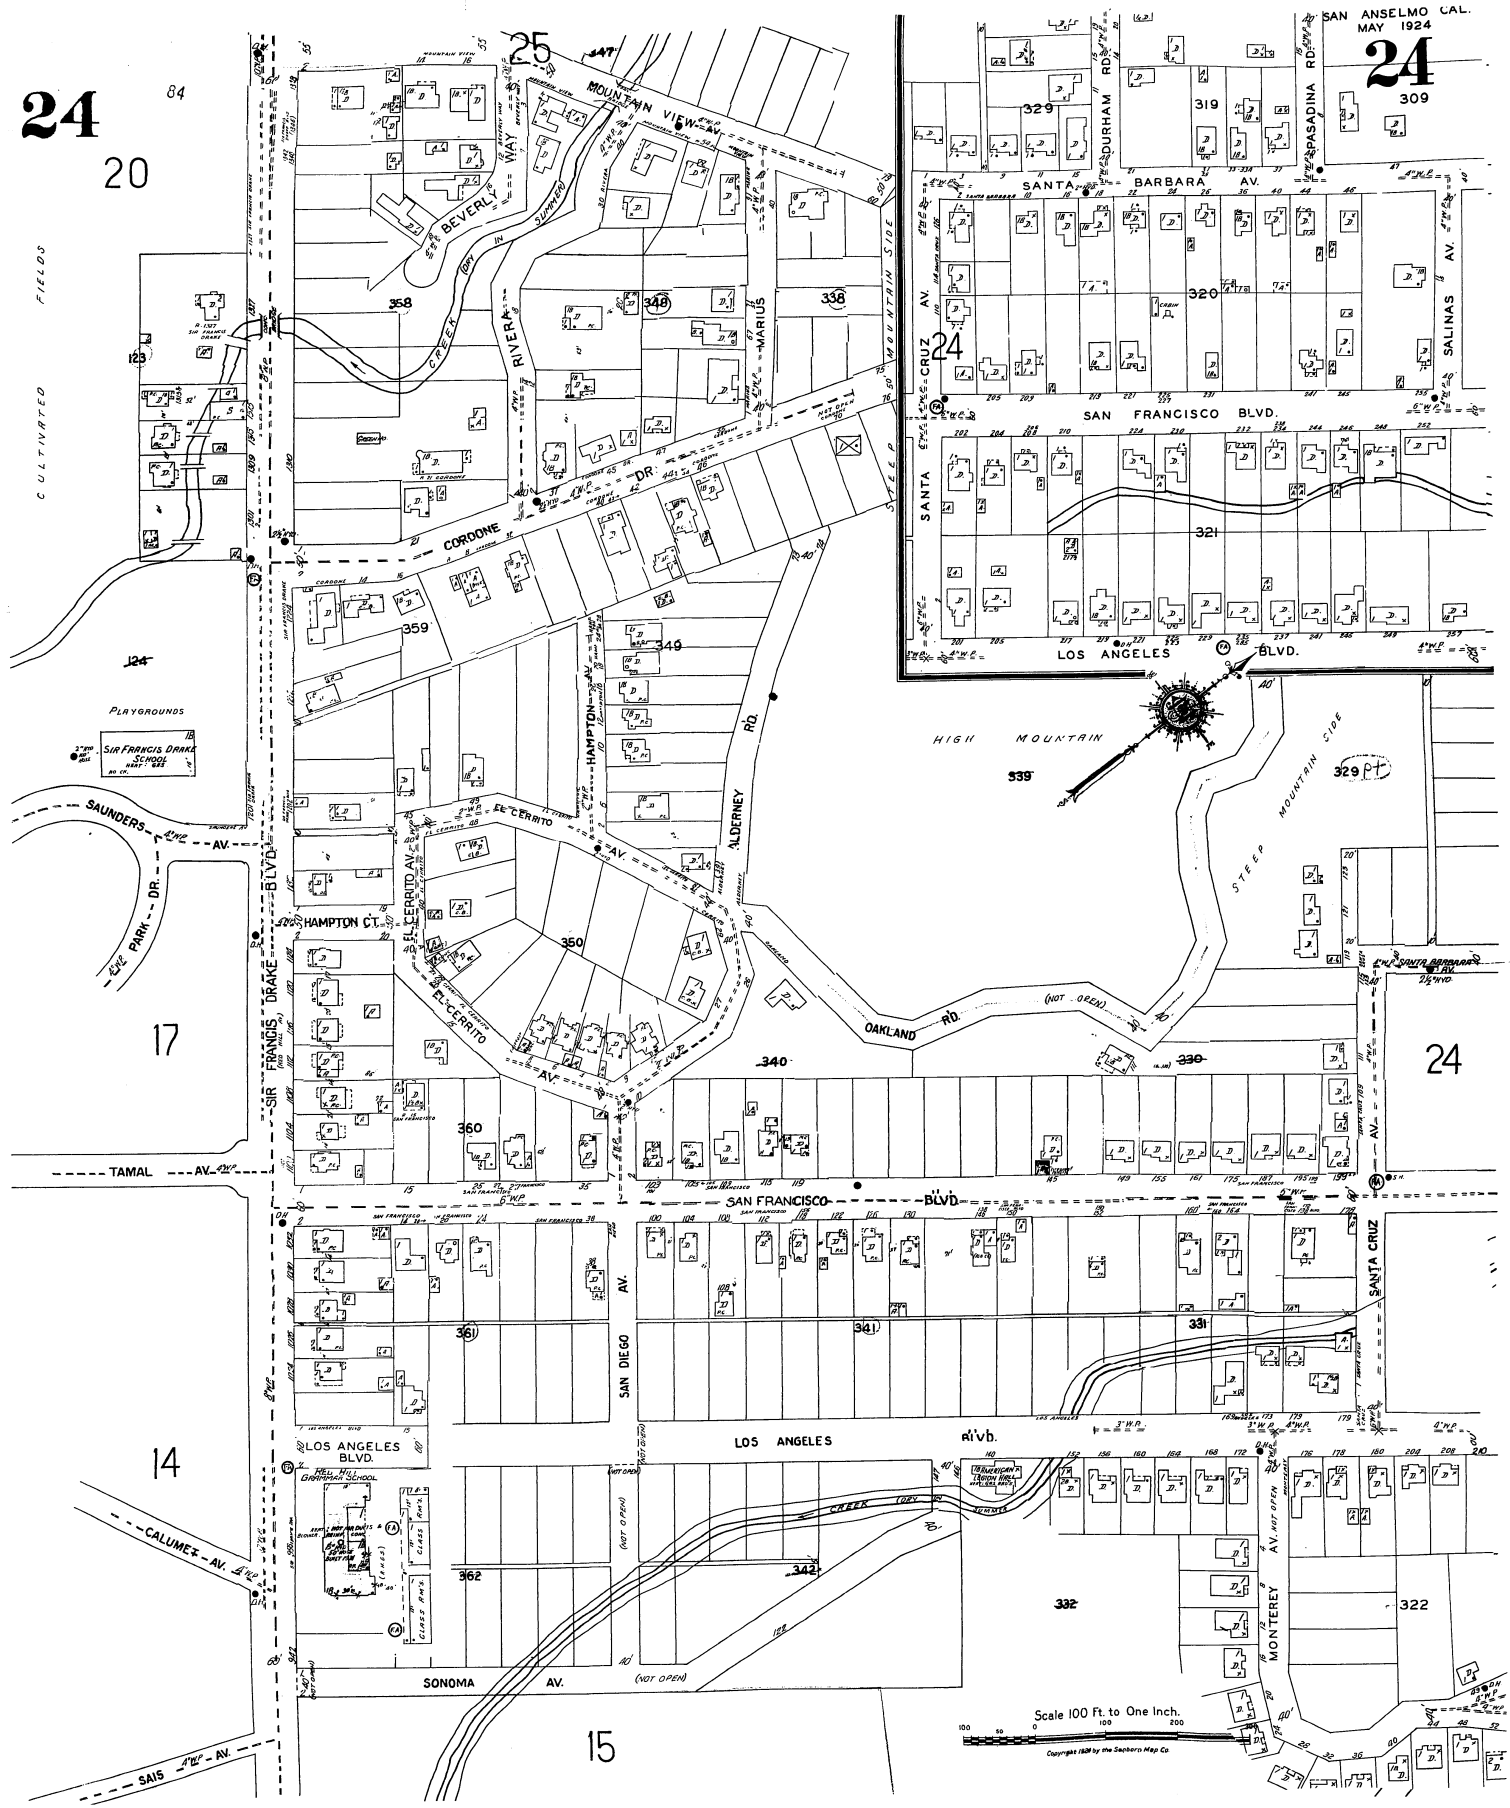

24

20

84

CULTIVATED FIELDS

SAN ANSELMO CAL.  
MAY 1924  
24  
309

124

PLAYGROUNDS  
SIR FRANCIS DRAKE  
SCHOOL

17

14

15

HIGH MOUNTAIN

538

329

24

340

360

361

362

LOS ANGELES

riv. b.

332

322

Scale 100 Ft. to One Inch.  
Copyright 1924 by the Seabrook Map Co.