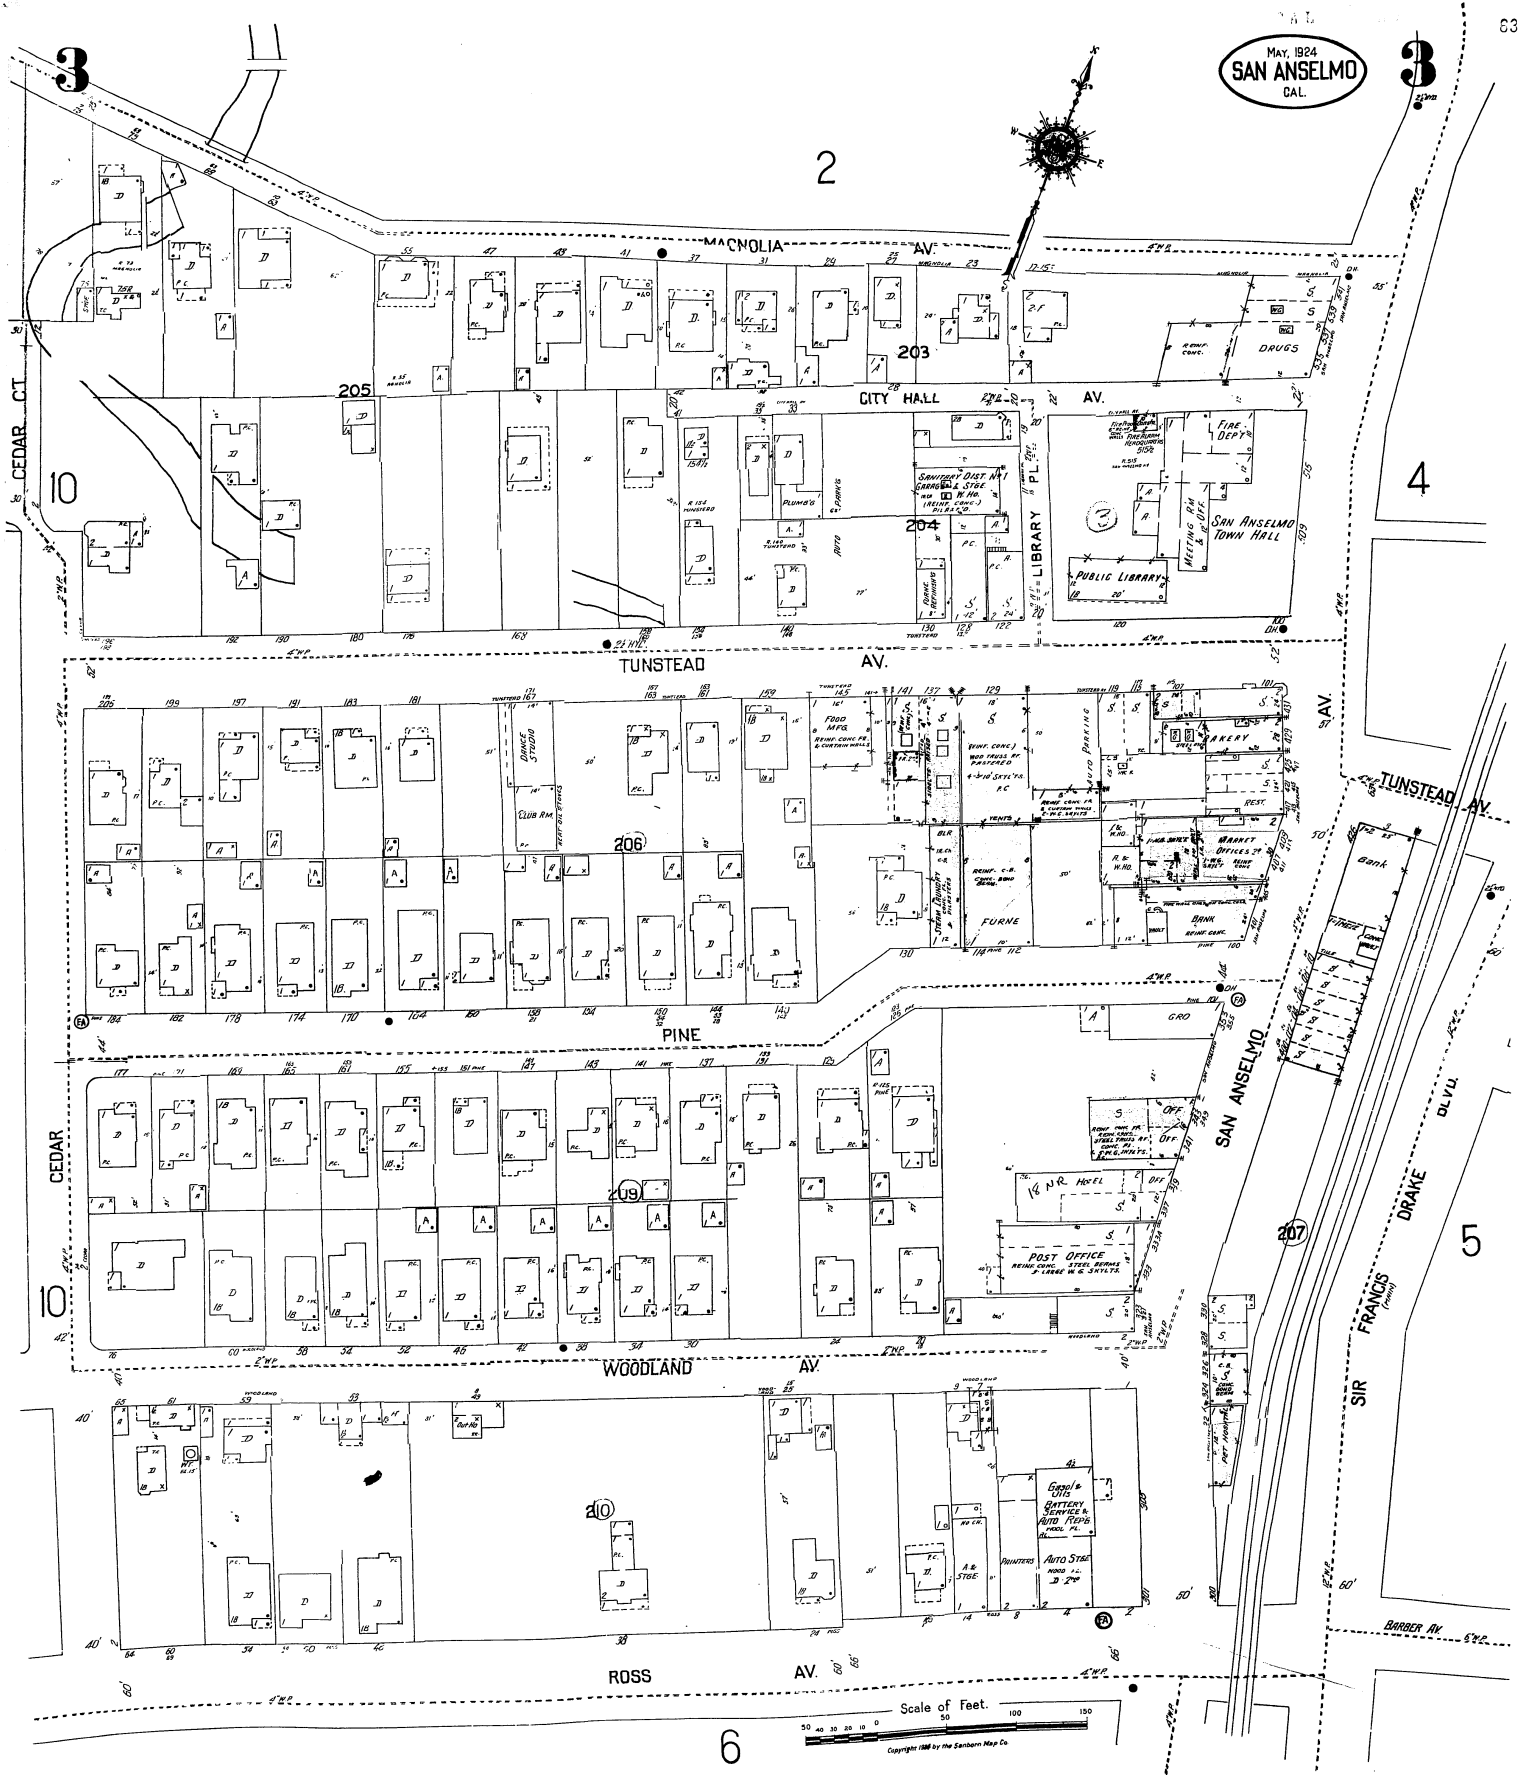

MAY, 1924
SAN ANSELMO
CAL.

Scale of Feet.
50 100 150
Copyright 1924 by the Sanborn Map Co.