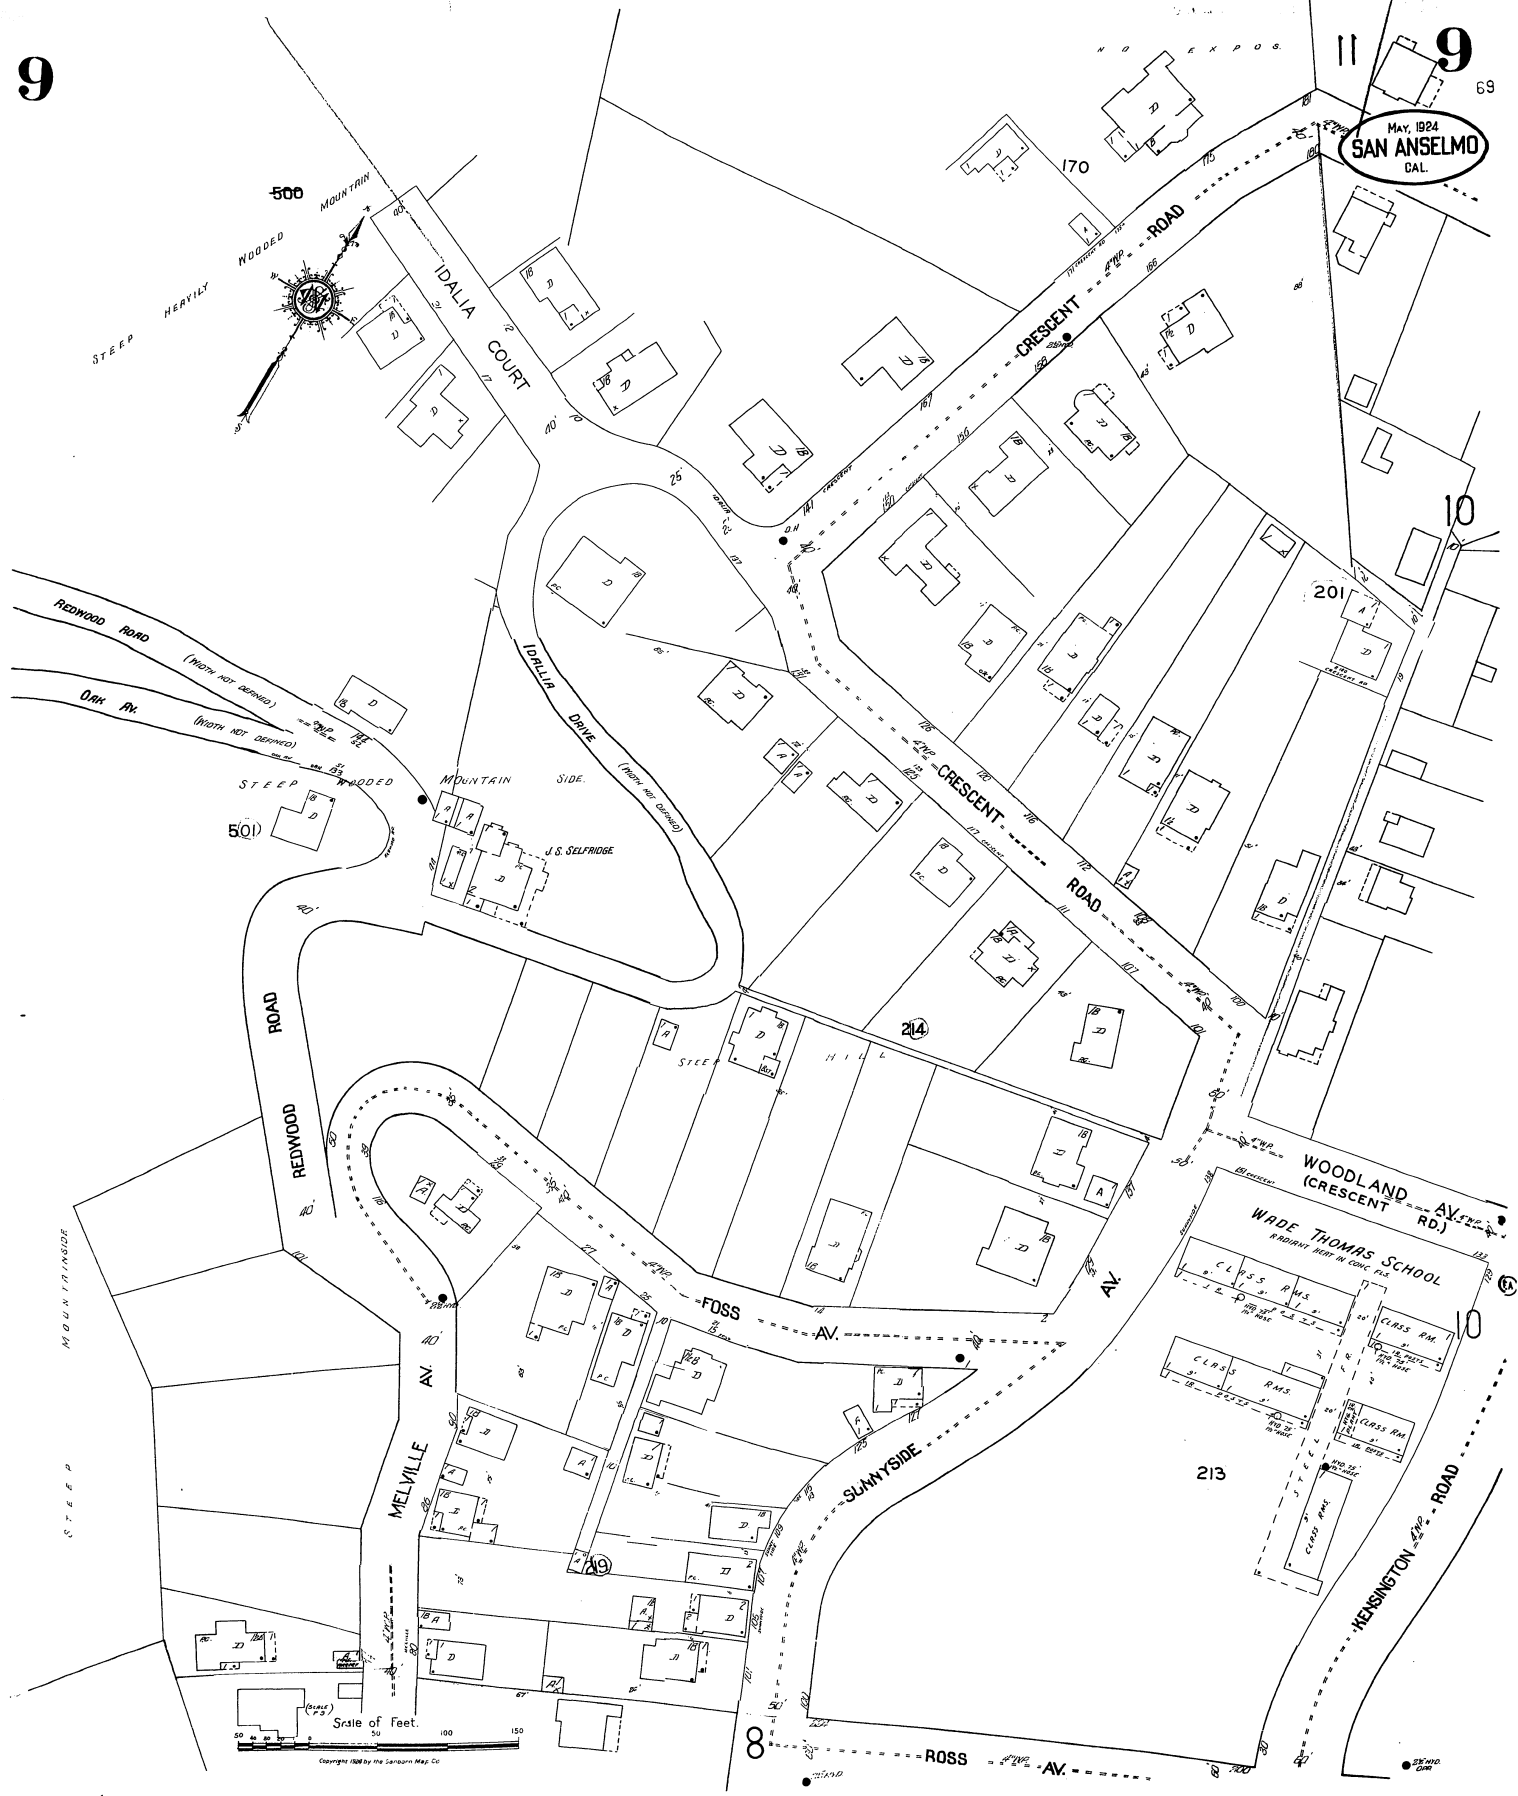

MAY, 1924
SAN ANSELMO
CAL.

Scale of Feet. 0 50 100 150

Copyright 1924 by the Sanborn Map Co.