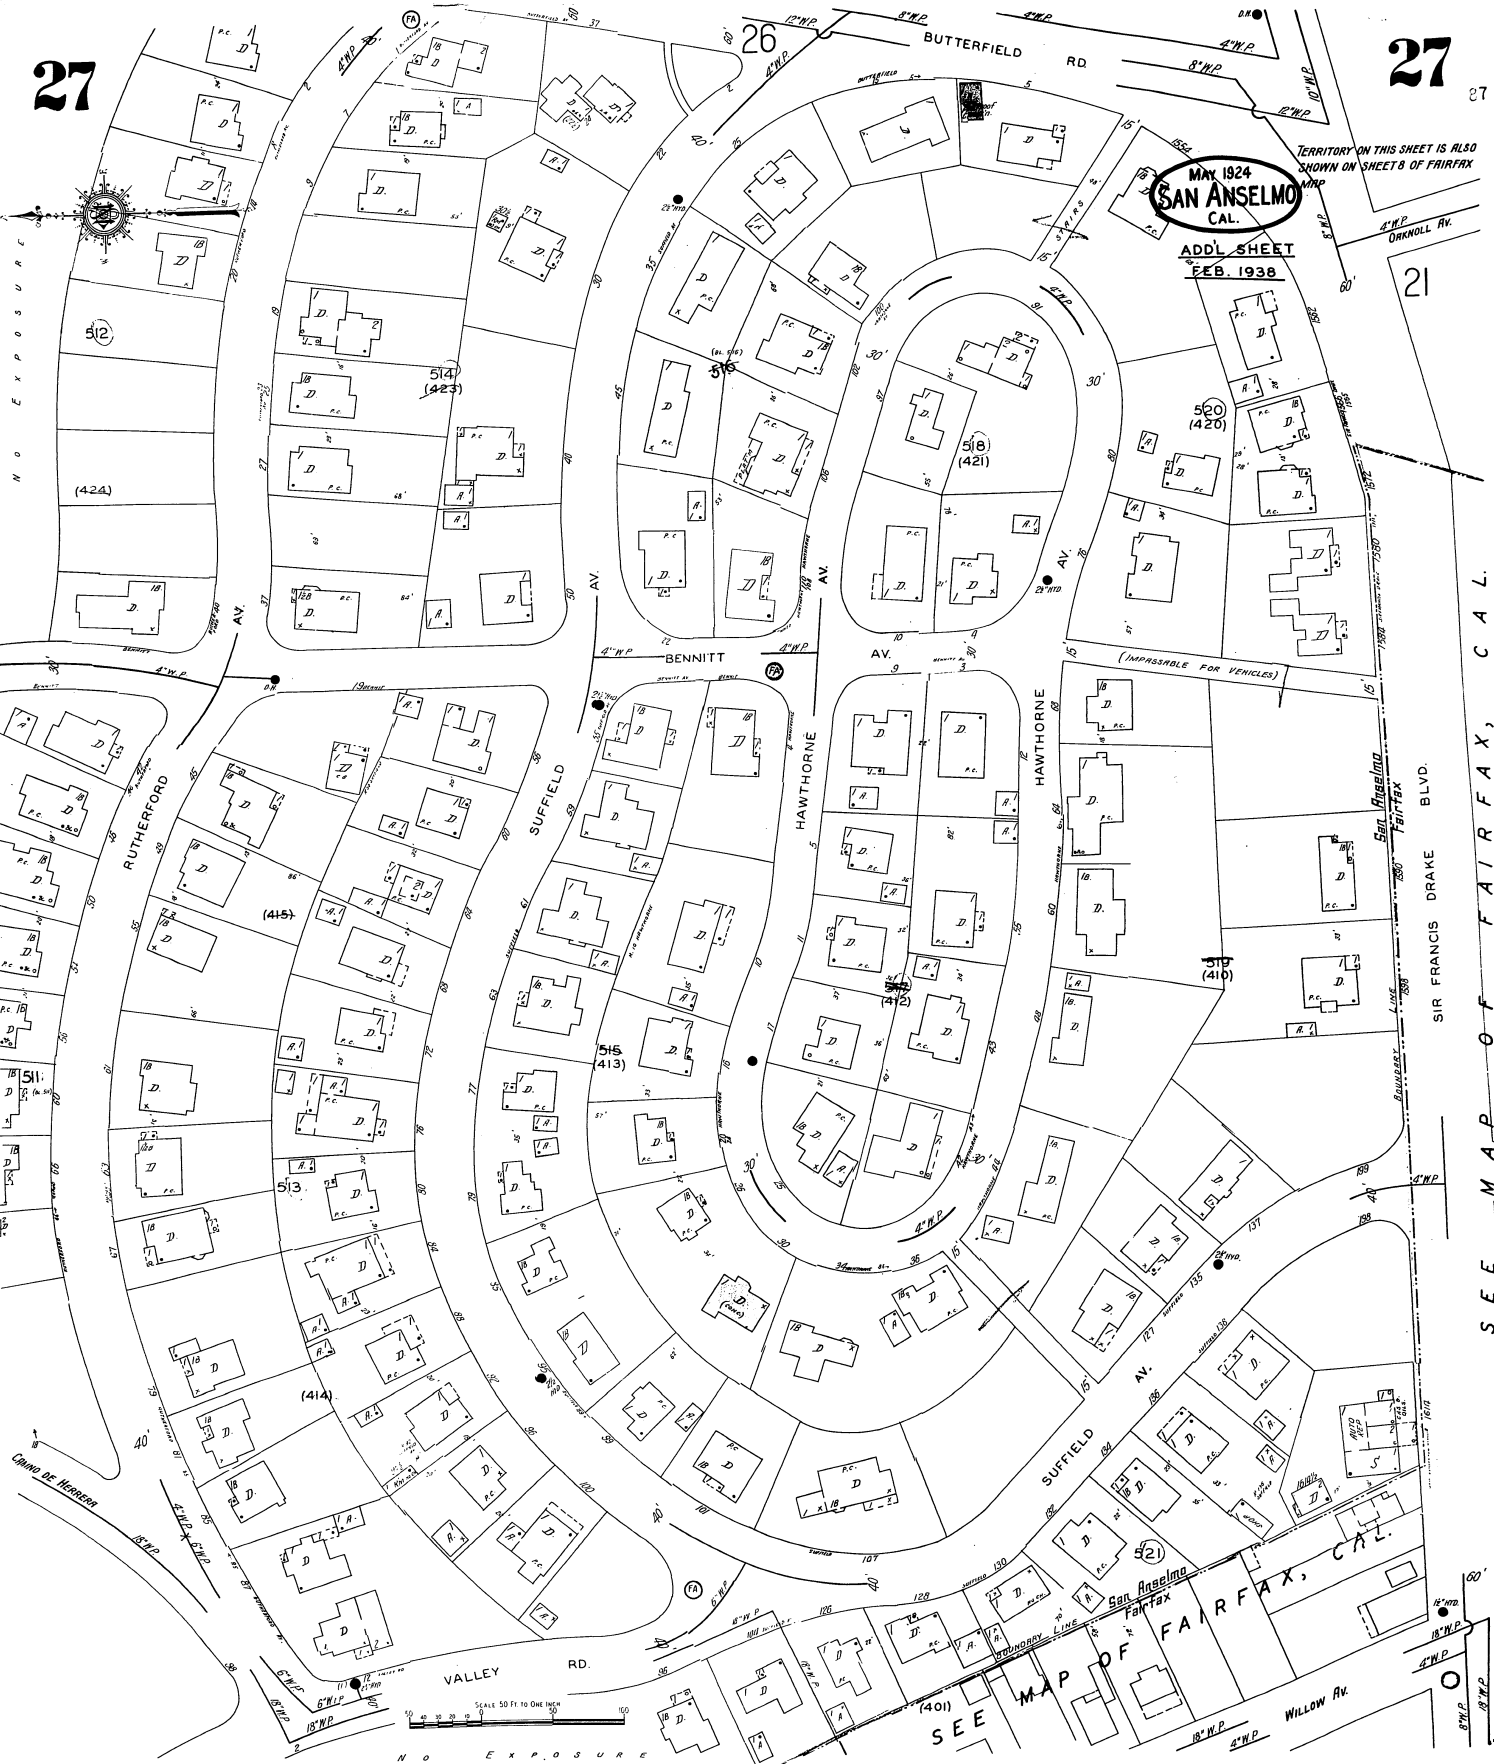

27

27

MAY 1924
SAN ANSELMO
 CAL.
 ADDL SHEET
 FEB. 1938

TERRITORY ON THIS SHEET IS ALSO SHOWN ON SHEETS 8 OF FAIRFAX

21

SEE MAP OF FAIRFAX, CAL.

SIR FRANCIS DRAKE BLVD.

SEE MAP OF FAIRFAX, CAL.

Scale 50 Ft to One Inch

NO EXPOSURE